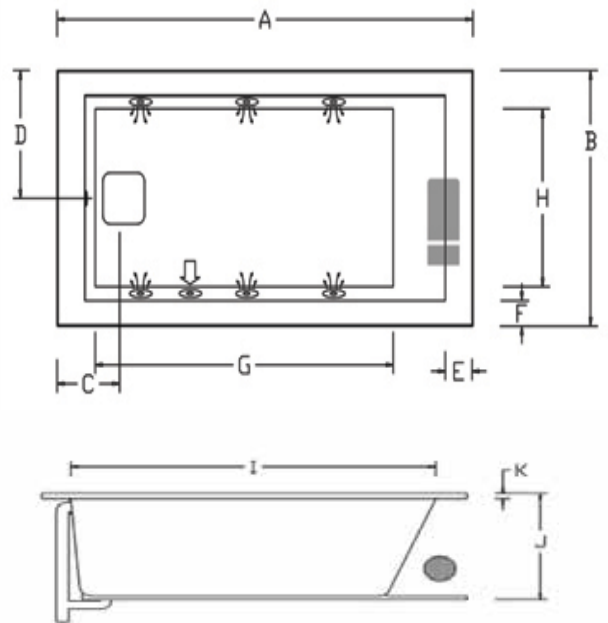

Marlie

1. Pump motor
   - Jets
   - Anti-vortex suction
   - Overflow location
2. AS SHOWN:
   Whirlpool option w/ standard jets
3. ALSO AVAILABLE:
   Soaking Tub Only, Whirlpool,
   Thermal Air, Combo

Model	GC	AC	A	B	C	D	E	F	G	H	I	J	K	M	Jet	Pump	Wat.Cap.
6030	N/A		59³/₄"	29³/₄"	10¹/₂"	14⁷/₈"	4"	3"	43"	21"	52"	20"	1³/₄"	17"	6	2.25	60 gal.
6032	N/A		59³/₄"	32"	10¹/₂"	16"	4"	3"	43"	23"	52"	20"	1³/₄"	17"	6	2.25	63 gal.
6036	N/A		59³/₄"	36"	10¹/₂"	18"	4"	3"	43"	27"	52"	20"	1³/₄"	17"	6	2.25	65 gal.
6632	N/A		65¹/₂"	32"	10¹/₂"	16"	4"	3"	49"	23"	58"	20"	1³/₄"	17"	6	2.25	70 gal.
6636	N/A		65¹/₂"	35¹/₂"	10¹/₂"	17⁷/₈"	4"	3"	49"	27"	58"	20"	1³/₄"	17"	6	2.25	75 gal.
7236	N/A		65¹/₂"	35³/₄"	10¹/₂"	17⁷/₈"	4"	3"	55"	27"	58"	20"	1³/₄"	17"	6	2.25	95 gal.

Amp Volt Breaker Dedicated Service

Disclaimer: Certain options or altering the pump/blower location may cause the pump/blower to extend beyond the tub decking. For cutout dimensions wait for unit to arrive. All specifications subject to change without notice.

Island Drop-In				3 Wall Enclosure		
Model	(L)ength	(W)idth	(H)eighth Finish	(L)ength	(W)idth	(H)eighth Ledger Molded Flange
6030	58"	28"	19¹/₄"	59³/₄"	29³/₄"	20³/₄"
6032	58"	30"	19¹/₄"	59³/₄"	32"	20³/₄"
6036	58"	34"	19¹/₄"	59³/₄"	36"	20³/₄"
6632	64"	30"	19¹/₄"	65¹/₄"	32"	20³/₄"
6636	64"	34"	19¹/₄"	65¹/₂"	35¹/₂"	20³/₄"
7236	70"	34"	19¹/₄"	71¹/₂"	35³/₄"	20³/₄"