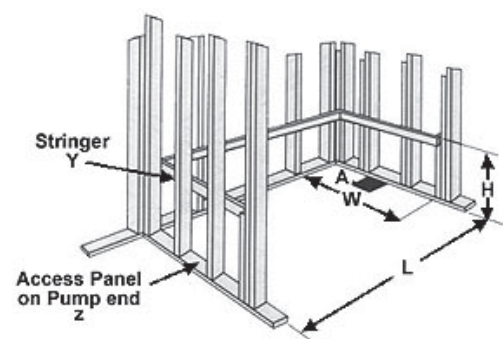

Framing Dimensions

Island Drop-In

3 Wall Installation

Dimensions					(H)eight Ledger	
(L)ength	(W)idth	(H)eight Finish	(L)ength	(W)idth	Metal Flange	Molded Flange
58"	46"	19¼"	59½"	47¾"	19¼"	20¾"

All specifications subject to change without notice.