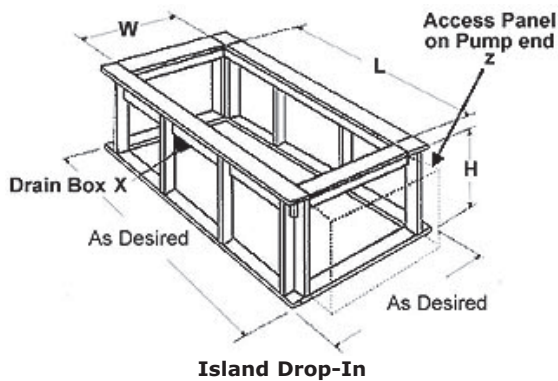

Framing Dimensions

Island Drop-In

3 Wall Installation

Dimensions					(H)eight Ledger	
(L)ength	(W)idth	(H)eight Finish	(L)ength	(W)idth	Metal Flange	Molded Flange
58"	46"	19¼"	59½"	47¾"	19¼"	20¾"

All specifications subject to change without notice.