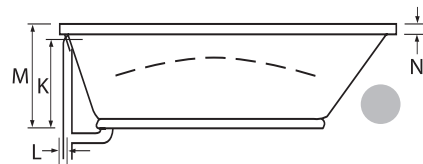

Approvals

Commonwealth of Massachusetts

Model	Gel Coat	Acrylic	A	B	C	D	E	F	G	H	I	J	K	L	M	N	Jets	Pump H.P.	Water Capacity
6048	N/A	√	59½"	47¾"	23⅞"	10½"	4"	3¼"	3¼"	6½"	43"	32"	17½"	2½"	20"	1¾"	8	2.25	65 gal.
Amps	Volts	Breaker	Dedicated Service																
13.5	120	20 amp	GFCI Protected