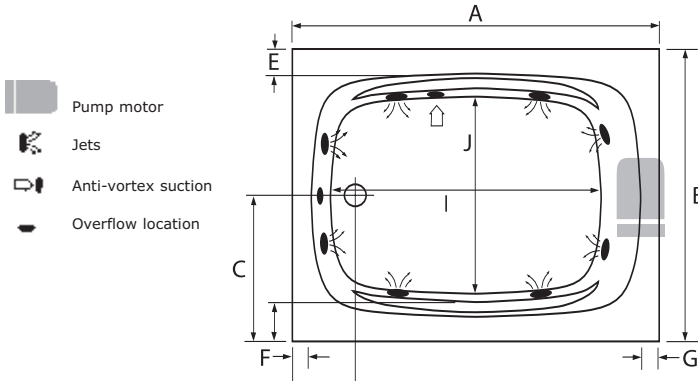

Approvals

Commonwealth of Massachusetts

Model	Gel Coat	Acrylic	A	B	C	D	E	F	G	H	I	J	K	L	M	N	Jets	Pump H.P.	Water Capacity
6048	N/A	√	59½"	47¾"	23⅞"	10½"	4"	3¼"	3¼"	6½"	43"	32"	17½"	2½"	20"	1¾"	8	2.25	65 gal.
Amps	Volts	Breaker	Dedicated Service																
13.5	120	20 amp	GFCI Protected