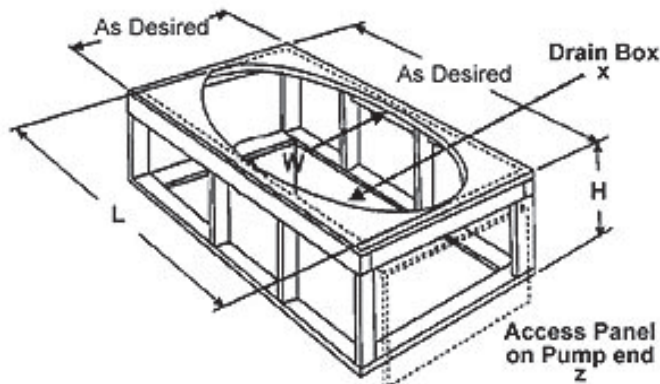

Hydro fragrance
 Hydro coat

Approvals

Commonwealth of Massachusetts

*Pump sticks out 2"

| Model | Gel Coat | Acrylic | A | B | C | D | E | F | G | H | I | J | K | Jets | Pump H.P. | Water Capacity |
|-------------|--------------|----------------|--------------------------|-----|------|-----|----|------|-----|------|-----|-----|-----|------|-----------|----------------|
| 6642 | N/A | √ | 42" | 66" | 19¾" | 41" | 2" | 11½" | 33" | 17¼" | 4¼" | 26" | 5¼" | 6 | 2.25 | 80 gal. |
| 7848 | N/A | √ | 48" | 78" | 19¾" | 53" | 2" | 11½" | 39" | 17¼" | 4¼" | 32" | 5¼" | 8 | 2.25 | 95 gal. |
| Amps | Volts | Breaker | Dedicated Service | | | | | | | | | | | | | |
| 13.5 | 120 | 20 amp | GFCI Protected | | | | | | | | | | | | | |

Framing Dimensions

****Disclaimer****
 For cutout dimensions wait for unit to arrive.

Island Drop-In

| Tub Opening Dimensions | | | |
|------------------------|----------|---------|-----------------|
| Model | (L)ength | (W)idth | (H)eight Finish |
| 6642 | 64" | 40" | 18¾" |
| 7848 | 76" | 46" | 18¾" |