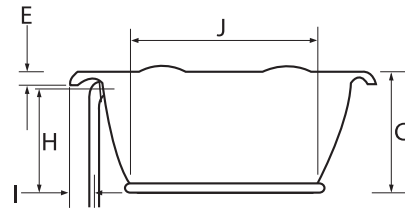

Approvals

Commonwealth of Massachusetts

*Pump sticks out 2"

Model	Gel Coat	Acrylic	A	B	C	D	E	F	G	H	I	J	K	Jets	Pump H.P.	Water Capacity
6642	N/A	√	42"	66"	19¾"	41"	2"	11½"	33"	17¼"	4¼"	26"	5¼"	6	2.25	80 gal.
7848	N/A	√	48"	78"	19¾"	53"	2"	11½"	39"	17¼"	4¼"	32"	5¼"	8	2.25	95 gal.
Amps	Volts	Breaker	Dedicated Service													
13.5	120	20 amp	GFCI Protected