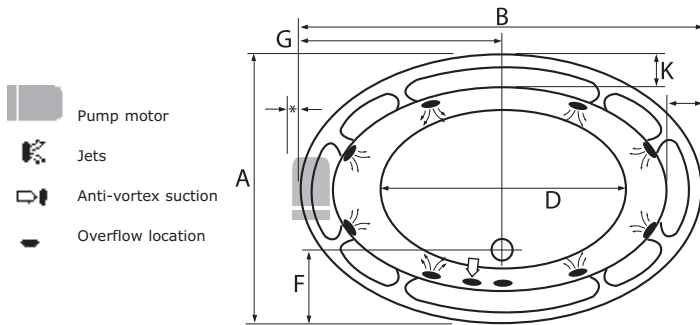

Approvals

Commonwealth of Massachusetts

*Pump sticks out 2"

Model	Gel Coat	Acrylic	A	B	C	D	E	F	G	H	I	J	K	Jets	Pump H.P.	Water Capacity
6642	N/A	√	42"	66"	19¾"	41"	2"	11½"	33"	17¼"	4¼"	26"	5¼"	6	2.25	80 gal.
7848	N/A	√	48"	78"	19¾"	53"	2"	11½"	39"	17¼"	4¼"	32"	5¼"	8	2.25	95 gal.
Amps	Volts	Breaker	Dedicated Service													
13.5	120	20 amp	GFCI Protected