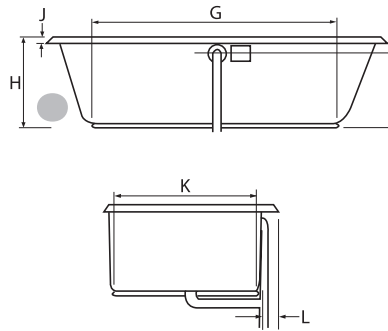

Caribe

Tub must be set in Mortar Base

Tub specific options

- Extra high density fiberglass
- Flange-Galvanized
- Skirt
- Custom jet & pump locations
- Plated metallic finish
- Additional directional jets
- Swirling, rotating, or jumbo jets
- Micro therapy jet
- Hand held personal massage jet
- 1½ HP variable speed pump with digital temperature display
- Electronic low water protection
- Cable waste & overflow

- Pump motor
- Jets
- Anti-vortex suction
- Overflow location

Model	Gel Coat	Acrylic	A	B	C	D	E	F	G	H	I	J	K	L	Jets	Pump H.P.	Water Capacity
7236	✓	N/A	71½"	35½"	18"	35¾"	4"	4¾"	55"	18¾"	15½"	1½"	22"	4½"	8	2.25	60 gal.
Amps	Volts	Breaker	Dedicated Service														
13.5	120	20 amp	GFCI Protected														

Framing Dimensions

Tub Opening Dimensions

(L)ength	(W)idth	(H)eight Finish	(L)ength	(W)idth	(H)eight Finish
69½"	34"	18¼"	70¼"	35¼"	18½"

All specifications subject to change without notice.