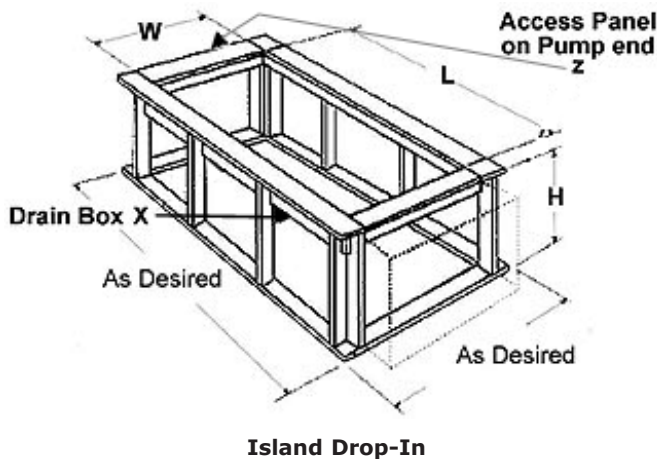

Caribe

Tub must be set in Mortar Base

Tub specific options

- Extra high density fiberglass
- Flange-Galvanized
- Skirt
- Custom jet & pump locations
- Plated metallic finish
- Additional directional jets
- Swirling, rotating, or jumbo jets
- Micro therapy jet
- Hand held personal massage jet
- 1½ HP variable speed pump with digital temperature display
- Electronic low water protection
- Cable waste & overflow

Framing Dimensions

Tub Opening Dimensions

(L)ength	(W)idth	(H)eight Finish	(L)ength	(W)idth	(H)eight Finish
69½"	34"	18¼"	70¼"	35¼"	18½"

All specifications subject to change without notice.