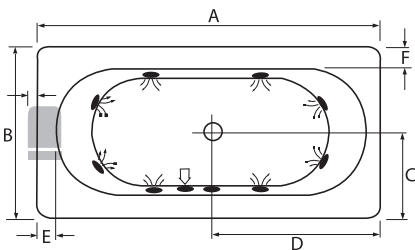

Caribe

Tub must be set in Mortar Base

Tub specific options

- Extra high density fiberglass
- Flange-Galvanized
- Skirt
- Custom jet & pump locations
- Plated metallic finish
- Additional directional jets
- Swirling, rotating, or jumbo jets
- Micro therapy jet
- Hand held personal massage jet
- 1½ HP variable speed pump with digital temperature display
- Electronic low water protection
- Cable waste & overflow

- Inline heater
- Low voltage LED light
- Mood light
- Mini spotlights
- Grab bars
- Back masseuse
- Neck masseuse pillow
- Hydrozone
- Hydro fusion
- Hydro fragrance
- Hydro coat

Approvals

Commonwealth of Massachusetts

- Pump motor
- Jets
- Anti-vortex suction
- Overflow location

Model	Gel Coat	Acrylic	A	B	C	D	E	F	G	H	I	J	K	L	Jets	Pump H.P.	Water Capacity
7236	✓	N/A	71½"	35½"	18"	35¾"	4"	4¾"	55"	18¾"	15½"	1½"	22"	4½"	8	2.25	60 gal.
Amps	Volts	Breaker	Dedicated Service														
13.5	120	20 amp	GFCI Protected														

Framing Dimensions

Tub Opening Dimensions

(L)ength	(W)idth	(H)eight Finish	(L)ength	(W)idth	(H)eight Finish
69½"	34"	18¼"	70¼"	35¼"	18½"

All specifications subject to change without notice.