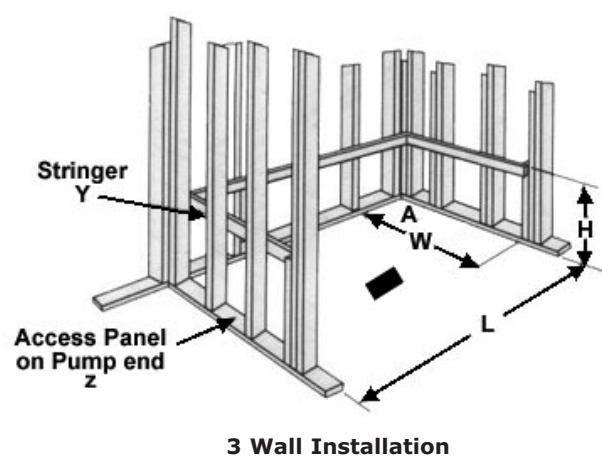

Caribe

Tub must be set in Mortar Base

Tub specific options

- Extra high density fiberglass
- Flange-Galvanized
- Skirt
- Custom jet & pump locations
- Plated metallic finish
- Additional directional jets
- Swirling, rotating, or jumbo jets
- Micro therapy jet
- Hand held personal massage jet
- 1½ HP variable speed pump with digital temperature display
- Electronic low water protection
- Cable waste & overflow

- Inline heater
- Low voltage LED light
- Mood light
- Mini spotlights
- Grab bars
- Back masseuse
- Neck masseuse pillow
- Hydrozone
- Hydro fusion
- Hydro fragrance
- Hydro coat

Approvals

Commonwealth of Massachusetts

Framing Dimensions

Tub Opening Dimensions

(L)ength	(W)idth	(H)eight Finish	(L)ength	(W)idth	(H)eight Finish
69½"	34"	18¼"	70¼"	35¼"	18½"

All specifications subject to change without notice.