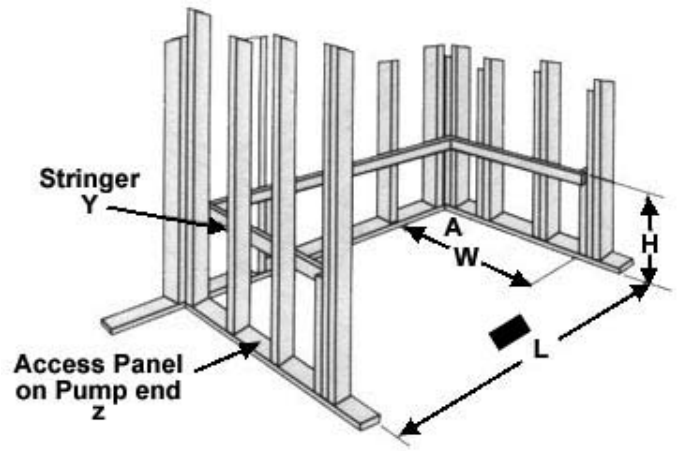

Approvals

Commonwealth of Massachusetts

-  Pump motor
-  Jets
-  Anti-vortex suction
-  Overflow location

Model	Gel Coat	Acrylic	A	B	C	D	E	F	G	H	I	J	K	L	Jets	Pump H.P.	Water Capacity
7442	N/A	✓	74"	42"	37"	10"	66"	4"	34"	48"	1¾"	20¼"	22"	2½"	8	2.25	95 gal.
Amps	Volts	Breaker	Dedicated Service														
13.5	120	20 amp	GFCI Protected														

Framing Dimensions

Island Drop-In Dimensions

Model	(L)ength	(W)idth	(H)eight Finish	(L)ength	(W)idth	(H)eight Ledger	
						Molded Flange	Metal Flange
7442	72"	40"	21¼"	74"	42"	21¼"	20¼"

All specifications subject to change without notice.