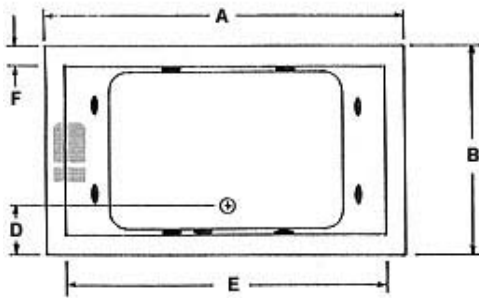

Approvals

Commonwealth of Massachusetts

- Pump motor
- Jets
- Anti-vortex suction
- Overflow location

Model	Gel Coat	Acrylic	A	B	C	D	E	F	G	H	I	J	K	L	Jets	Pump H.P.	Water Capacity
7442	N/A	✓	74"	42"	37"	10"	66"	4"	34"	48"	1¾"	20¼"	22"	2½"	8	2.25	95 gal.
Amps	Volts	Breaker	Dedicated Service														
13.5	120	20 amp	GFCI Protected