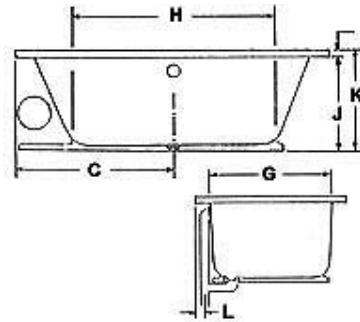

Approvals

Commonwealth of Massachusetts

- Pump motor
- Jets
- Anti-vortex suction
- Overflow location

Model	Gel Coat	Acrylic	A	B	C	D	E	F	G	H	I	J	K	L	Jets	Pump H.P.	Water Capacity
7442	N/A	✓	74"	42"	37"	10"	66"	4"	34"	48"	1¾"	20¼"	22"	2½"	8	2.25	95 gal.
Amps	Volts	Breaker	Dedicated Service														
13.5	120	20 amp	GFCI Protected