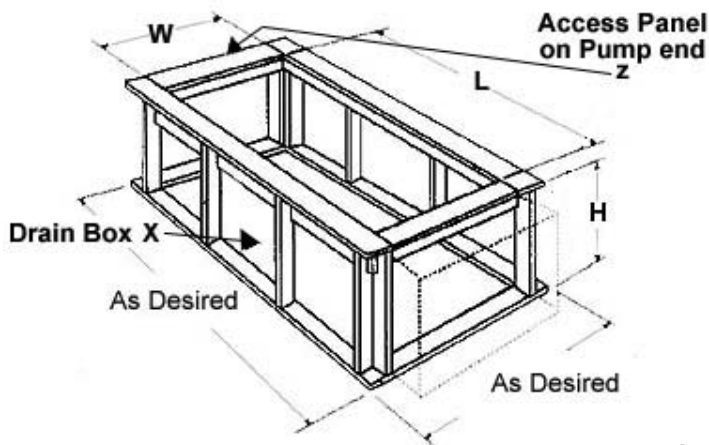

Approvals

Commonwealth of Massachusetts

-  Pump motor
-  Jets
-  Anti-vortex suction
-  Overflow location

Model	Gel Coat	Acrylic	A	B	C	D	E	F	G	H	I	J	K	L	Jets	Pump H.P.	Water Capacity
7442	N/A	✓	74"	42"	37"	10"	66"	4"	34"	48"	1¾"	20¼"	22"	2½"	8	2.25	95 gal.
Amps	Volts	Breaker	Dedicated Service														
13.5	120	20 amp	GFCI Protected														

Framing Dimensions

Island Drop-In Dimensions

Model	(L)ength	(W)idth	(H)eight Finish	(L)ength	(W)idth	(H)eight Ledger	
						Molded Flange	Metal Flange
7442	72"	40"	21¼"	74"	42"	21¼"	20¼"

All specifications subject to change without notice.