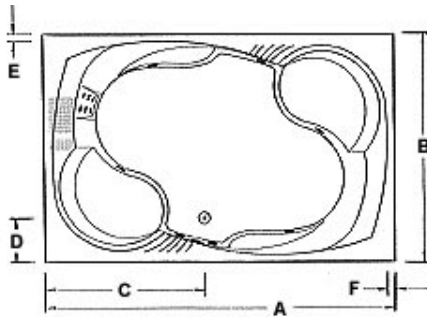

Makyla

Tub must be set in Mortar Base

Tub specific options

- Microban antibacterial protection
- Extra high density fiberglass
- Flange-galvanized
- Flange-molded
- Custom jet & pump locations
- Plated metallic finish
- Additional directional jets
- Swirling, rotating, or jumbo jets
- Micro therapy jet
- Hand held personal massage jet
- 1½ HP variable speed pump (temperature display optional)
- Electronic low water protection

Commonwealth of Massachusetts

- Pump motor
- Jets
- Anti-vortex suction
- Overflow location

Model	Gel Coat	Acrylic	A	B	C	D	E	F	G	H	I	J	K	L	M	Jets	Pump H.P.	Water Capacity
7548	N/A	✓	75"	48"	34"	9½"	1¾"	3"	9"	55"	36"	19¼"	21"	1¾"	4"	6 BMS 1	2.25	95 gal.
Amps	Volts	Breaker	Dedicated Service															
13.5	120	20 amp	GFCI Protected															

Framing Dimensions

Island Drop-In

Tub Opening Dimensions		
(L)ength	(W)idth	(H)eight Finish
73"	46"	20¼"

All specifications subject to change without notice.