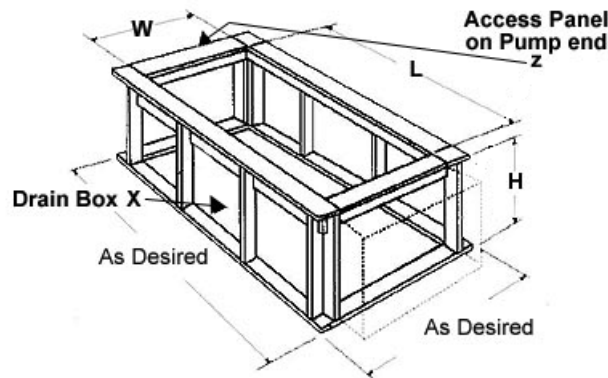

Makyla

Tub must be set in Mortar Base

Tub specific options

- Microban antibacterial protection
- Extra high density fiberglass
- Flange-galvanized
- Flange-molded
- Custom jet & pump locations
- Plated metallic finish
- Additional directional jets
- Swirling, rotating, or jumbo jets
- Micro therapy jet
- Hand held personal massage jet
- 1½ HP variable speed pump (temperature display optional)
- Electronic low water protection

Framing Dimensions

Island Drop-In

Tub Opening Dimensions		
(L)ength	(W)idth	(H)eight Finish
73"	46"	20¼"

All specifications subject to change without notice.