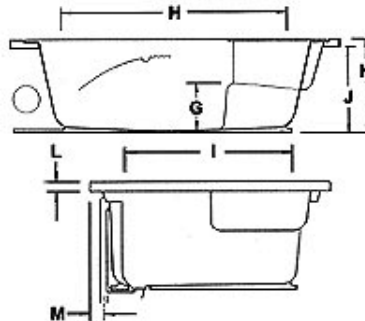

Approvals

Commonwealth of Massachusetts

- Pump motor
- Jets
- Anti-vortex suction
- Overflow location

Model	Gel Coat	Acrylic	A	B	C	D	E	F	G	H	I	J	K	L	M	Jets	Pump H.P.	Water Capacity
7548	N/A	✓	75"	48"	34"	9½"	1¾"	3"	9"	55"	36"	19¼"	21"	1¾"	4"	6 BMS 1	2.25	95 gal.
Amps	Volts	Breaker	Dedicated Service															
13.5	120	20 amp	GFCI Protected