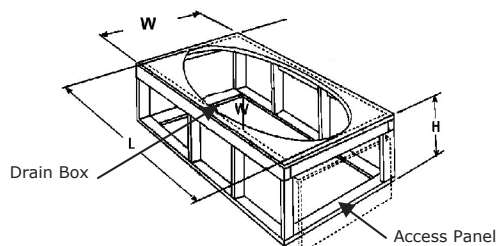

### Tub specific options

Tub must be set in Mortar Base

- |  |                                   |
|--|-----------------------------------|
| Available as Tub only, Thermal optional) |                                   |
| Air, Whirlpool or Combo                  | Electronic low water protection   |
| Microban antibacterial protection        | Inline heater                     |
| Extra high density fiberglass            | Chromatherapy LED lighting        |
| Armrests available                       | Chromatherapy LED Mini spotlights |
| Custom jet & pump locations              | Moodlight                         |
| Plated metallic finish                   | Grab bars                         |
| Additional directional jets              | Back masseuse                     |
| Swirling, rotating, or jumbo jets        | Neck masseuse pillow              |
| Micro therapy jet                        | Hydro fusion                      |
| Integral waste & overflow                | Hydro coat                        |
| 1½ HP variable speed pump                | Hydro express                     |
| (digital temperature display             |                                   |

### Framing Dimension

Island Drop-In			
Model	(L)ength	(W)idth	(H)eight Finish
6032	58"	30"	21¼"
6042	58"	40"	21¼"

**Disclaimer:** Certain options or altering the pump/blower location may cause the pump/blower to extend beyond the tub decking.  
 For cutout dimensions wait for unit to arrive.  
 All specifications subject to change without notice.