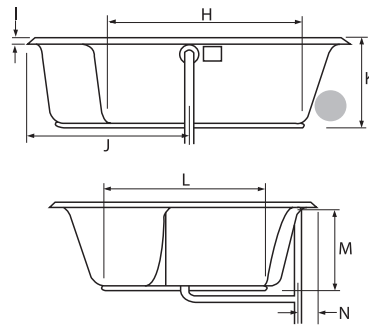

Approvals

Commonwealth of Massachusetts

Model	Gel Coat	Acrylic	A	B	C	D	E	F	G	H	I	J	K	L	M	N	Jets	Pump H.P.	Water Capacity
7260	✓	N/A	72"	59¾"	36"	30"	6"	4"	3"	43"	1¾"	16"	20"	36"	18¾"	4½"	8	2.25	95 gal.
Amps	Volts	Breaker	Dedicated Service																
13.5	120	20 amp	GFCI Protected