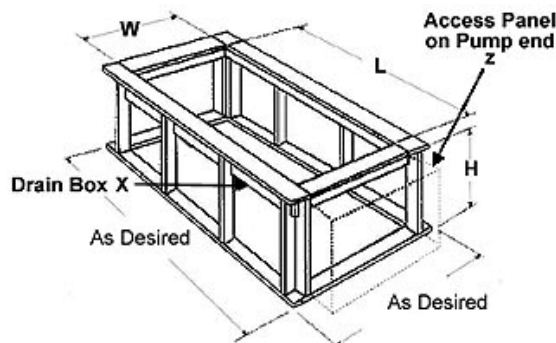

### Framing Dimensions

Island Drop-In

Tub Opening Dimensions		
(L)ength	(W)idth	(H)eight Finish
70"	57¾"	19¾"

All specifications subject to change without notice.