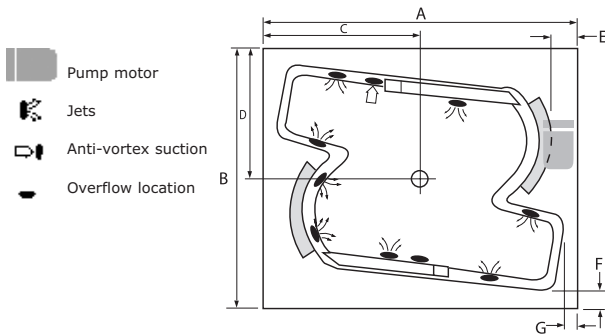

Approvals

Commonwealth of Massachusetts

Model	Gel Coat	Acrylic	A	B	C	D	E	F	G	H	I	J	K	L	M	N	Jets	Pump H.P.	Water Capacity
7260	✓	N/A	72"	59¾"	36"	30"	6"	4"	3"	43"	1¾"	16"	20"	36"	18¾"	4½"	8	2.25	95 gal.
Amps	Volts	Breaker	Dedicated Service																
13.5	120	20 amp	GFCI Protected