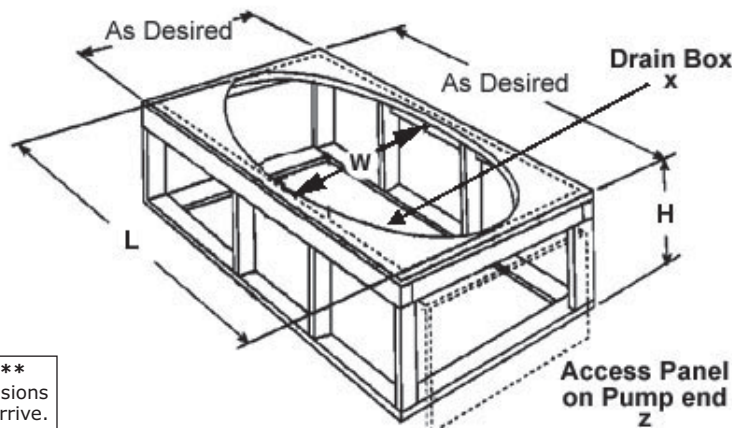

### Framing Dimensions

**\*\*Disclaimer\*\***  
 For cutout dimensions  
 wait for unit to arrive.

### Island Drop-In

Tub Opening Dimensions		
Model	(L)ength/(W)idth	(H)eight Finish
6020	58" dia.	20"
6918	67" dia.	17 1/2"

All specifications subject to change without notice.