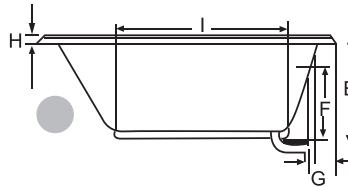

Approvals

Commonwealth of Massachusetts

Model	Gel Coat	Acrylic	A	B	C	D	E	F	G	H	I	Jets	Pump H.P.	Water Capacity
6020	N/A	✓	60"	11 1/2"	30"	3 1/2"	20 1/4"	14 1/2"	3"	1 1/4"	36"	6	2.25	80 gal.
6918	N/A	✓	69 1/2"	15"	34 3/4"	4 3/4"	17 3/4"	14 1/2"	4 3/4"	1 1/4"	43"	8	2.25	95 gal.
Amps	Volts	Breaker	Dedicated Service											
13.5	120	20 amp	GFCI Protected