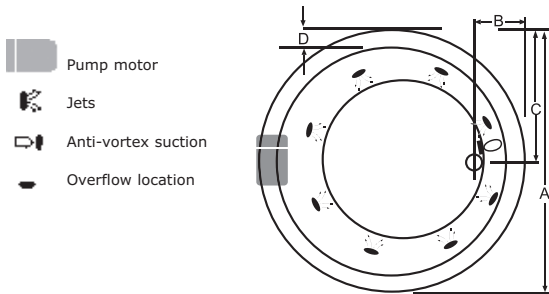

Approvals

Commonwealth of Massachusetts

Model	Gel Coat	Acrylic	A	B	C	D	E	F	G	H	I	Jets	Pump H.P.	Water Capacity
6020	N/A	✓	60"	11 1/2"	30"	3 1/2"	20 1/4"	14 1/2"	3"	1 1/4"	36"	6	2.25	80 gal.
6918	N/A	✓	69 1/2"	15"	34 3/4"	4 3/4"	17 3/4"	14 1/2"	4 3/4"	1 1/4"	43"	8	2.25	95 gal.
Amps	Volts	Breaker	Dedicated Service											
13.5	120	20 amp	GFCI Protected