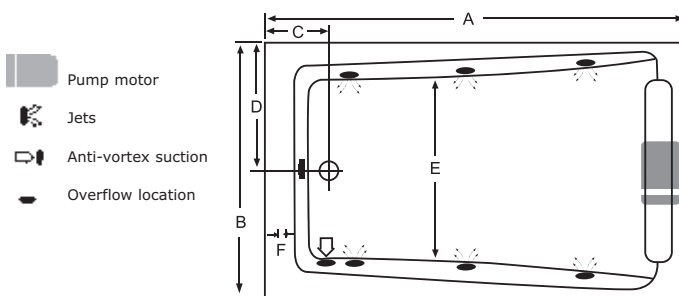

Regal

Tub must be set in Mortar Base

Tub specific options

- Extra high density fiberglass
- Flange-galvanized
- Custom jet & pump locations
- Plated metallic finish
- Additional directional jets
- Swirling, rotating, or jumbo jets
- Micro therapy jet
- Hand held personal massage jet
- 1½ HP variable speed pump (temperature display optional)
- Electronic low water protection
- Cable waste & overflow

Model	Gel Coat	Acrylic	A	B	C	D	E	F	G	H	I	J	K	L	Jets	Pump H.P.	Water Capacity
7134	✓	N/A	70 ³ / ₄ "	34"	10 ¹ / ₂ "	17"	22"	4 ¹ / ₂ "	36"	18 ³ / ₄ "	15 ¹ / ₂ "	2"	1 ¹ / ₄ "	3 ¹ / ₂ "	6	2.25	65 gal.
7043	✓	N/A	70 ¹ / ₄ "	43 ¹ / ₄ "	10 ¹ / ₂ "	21 ¹ / ₂ "	32"	4 ¹ / ₂ "	36"	18 ³ / ₄ "	15 ¹ / ₂ "	2"	1 ¹ / ₄ "	3 ¹ / ₄ "	6	2.25	85 gal.
Amps	Volts	Breaker	Dedicated Service														
13.5	120	20 amp	GFCI Protected														

Framing Dimensions

Tub Opening Dimensions

Model	(L)ength	(W)idth	(H)eight Finish
7134	69"	32"	18 ¹ / ₂ "
7043	68"	41 ¹ / ₂ "	18 ¹ / ₂ "

All specifications subject to change without notice.