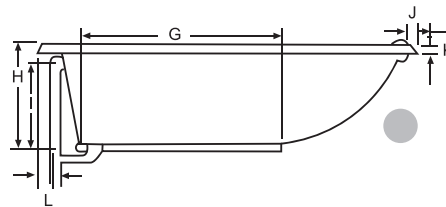

Regal

Tub must be set in Mortar Base

Tub specific options

- Extra high density fiberglass
- Flange-galvanized
- Custom jet & pump locations
- Plated metallic finish
- Additional directional jets
- Swirling, rotating, or jumbo jets
- Micro therapy jet
- Hand held personal massage jet
- 1½ HP variable speed pump (temperature display optional)
- Electronic low water protection
- Cable waste & overflow

Model	Gel Coat	Acrylic	A	B	C	D	E	F	G	H	I	J	K	L	Jets	Pump H.P.	Water Capacity
7134	✓	N/A	70 ³ / ₄ "	34"	10 ¹ / ₂ "	17"	22"	4 ¹ / ₂ "	36"	18 ³ / ₄ "	15 ¹ / ₂ "	2"	1 ¹ / ₄ "	3 ¹ / ₂ "	6	2.25	65 gal.
7043	✓	N/A	70 ¹ / ₄ "	43 ¹ / ₄ "	10 ¹ / ₂ "	21 ¹ / ₂ "	32"	4 ¹ / ₂ "	36"	18 ³ / ₄ "	15 ¹ / ₂ "	2"	1 ¹ / ₄ "	3 ¹ / ₄ "	6	2.25	85 gal.
Amps	Volts	Breaker	Dedicated Service														
13.5	120	20 amp	GFCI Protected														

Framing Dimensions

Tub Opening Dimensions

Model	(L)ength	(W)idth	(H)eight Finish
7134	69"	32"	18 ¹ / ₂ "
7043	68"	41 ¹ / ₂ "	18 ¹ / ₂ "

All specifications subject to change without notice.