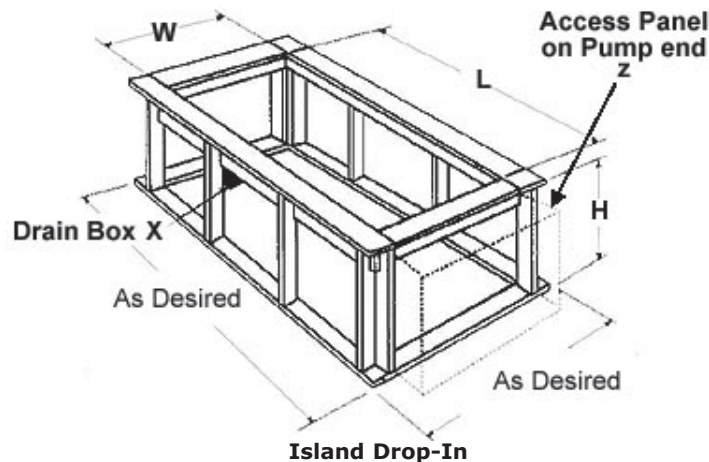

Regal

Tub must be set in Mortar Base

Tub specific options

- Extra high density fiberglass
- Flange-galvanized
- Custom jet & pump locations
- Plated metallic finish
- Additional directional jets
- Swirling, rotating, or jumbo jets
- Micro therapy jet
- Hand held personal massage jet
- 1½ HP variable speed pump (temperature display optional)
- Electronic low water protection
- Cable waste & overflow

Framing Dimensions

Tub Opening Dimensions

Model	(L)ength	(W)idth	(H)eight Finish
7134	69"	32"	18 ¹ / ₂ "
7043	68"	41 ¹ / ₂ "	18 ¹ / ₂ "

All specifications subject to change without notice.