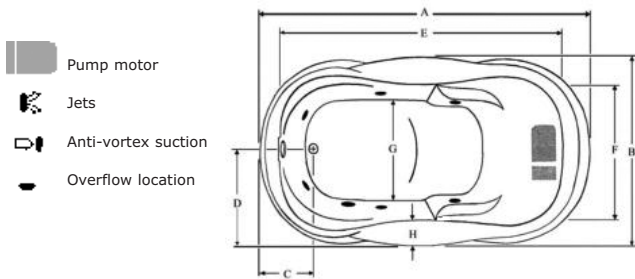

Approvals

Commonwealth of Massachusetts

Model	Gel Coat	Acrylic	A	B	C	D	E	F	G	H	I	J	K	L	M	N	Jets	Pump H.P.	Water Capacity
7242	N/A	√	72 1/2"	42"	8 1/2"	21"	62 1/2"	29 1/2"	28"	6"	44"	21"	2"	2 1/2"	17"	23"	6	2.25	70 gal.
Amps	Volts	Breaker	Dedicated Service																
13.5	120	20 amp	GFCI Protected