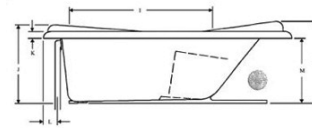

Approvals

Commonwealth of Massachusetts

Model	Gel Coat	Acrylic	A	B	C	D	E	F	G	H	I	J	K	L	M	N	Jets	Pump H.P.	Water Capacity
7242	N/A	√	72 1/2"	42"	8 1/2"	21"	62 1/2"	29 1/2"	28"	6"	44"	21"	2"	2 1/2"	17"	23"	6	2.25	70 gal.
Amps	Volts	Breaker	Dedicated Service																
13.5	120	20 amp	GFCI Protected