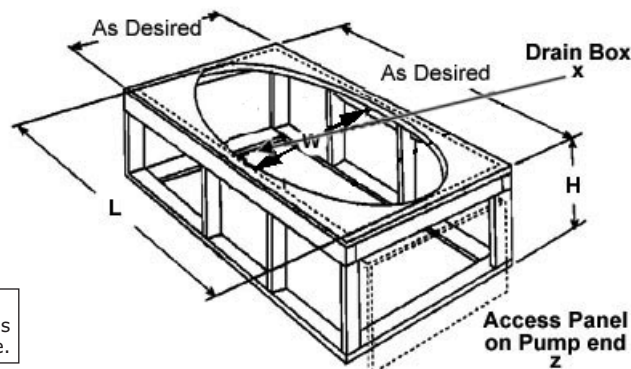

- Inline heater
- Low voltage LED light
- Mini spotlights
- Mood light
- Grab bars
- Back masseuse
- Neck masseuse pillow
- HydroOzone
- Hydro fusion
- Hydro fragrance
- Hydro coat

Approvals

Commonwealth of Massachusetts

Framing Dimensions

****Disclaimer****
 For cutout dimensions wait for unit to arrive.

Island Drop-In

Tub Opening Dimensions		
(L)ength	(W)idth	(H)eight Finish
70"	40"	18"

All specifications subject to change without notice.