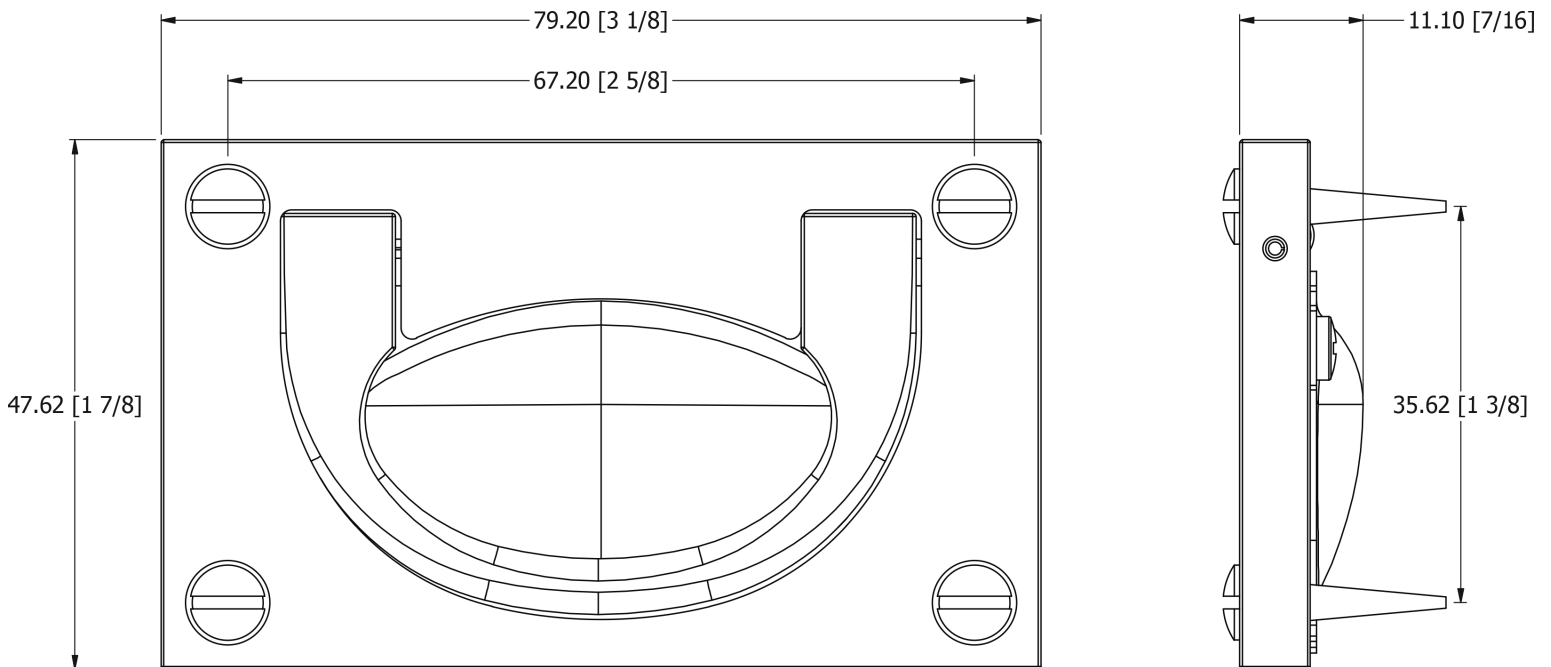

SAMUEL HEATH

Product Number: P1177-A

Description: Flush handle, 3 1/8" x 1 7/8"

Technical information

Size: 3 1/8" x 1 7/8"

Finishes Available

Chrome Plate

Polished Nickel

Polished Brass

Specification Drawing

UK Customer Service

Leopold Street
Birmingham
B12 0UJ
Tel: +44 121 766 4200
Email: info@samuel-heath.com

US Customer Service

Federal I.D. No. 58-1504682
Email: usa@samuel-heath.com

Specification Enquiries

Design Centre Chelsea Harbour
1st Floor, North Dome, London
SW10 0XE
Tel: 020 7352 0249
Email: showroom@samuel-heath.com

1-05/09/2019