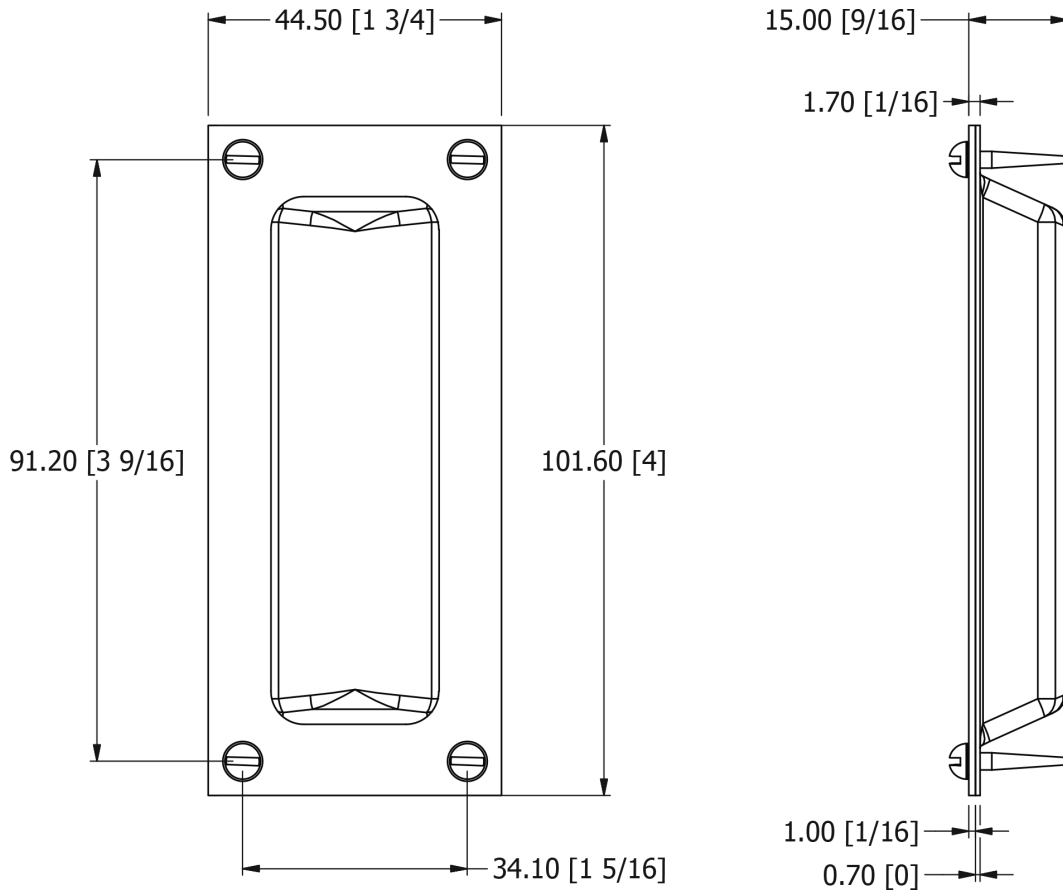

Specification Drawing

UK Customer Service

Leopold Street
Birmingham
B12 0UJ
Tel: +44 121 766 4200
Email: info@samuel-heath.com

US Customer Service

Federal I.D. No. 58-1504682
Email: usa@samuel-heath.com

Specification Enquiries

Design Centre Chelsea Harbour
1st Floor, North Dome, London
SW10 0XE
Tel: 020 7352 0249
Email: showroom@samuel-heath.com