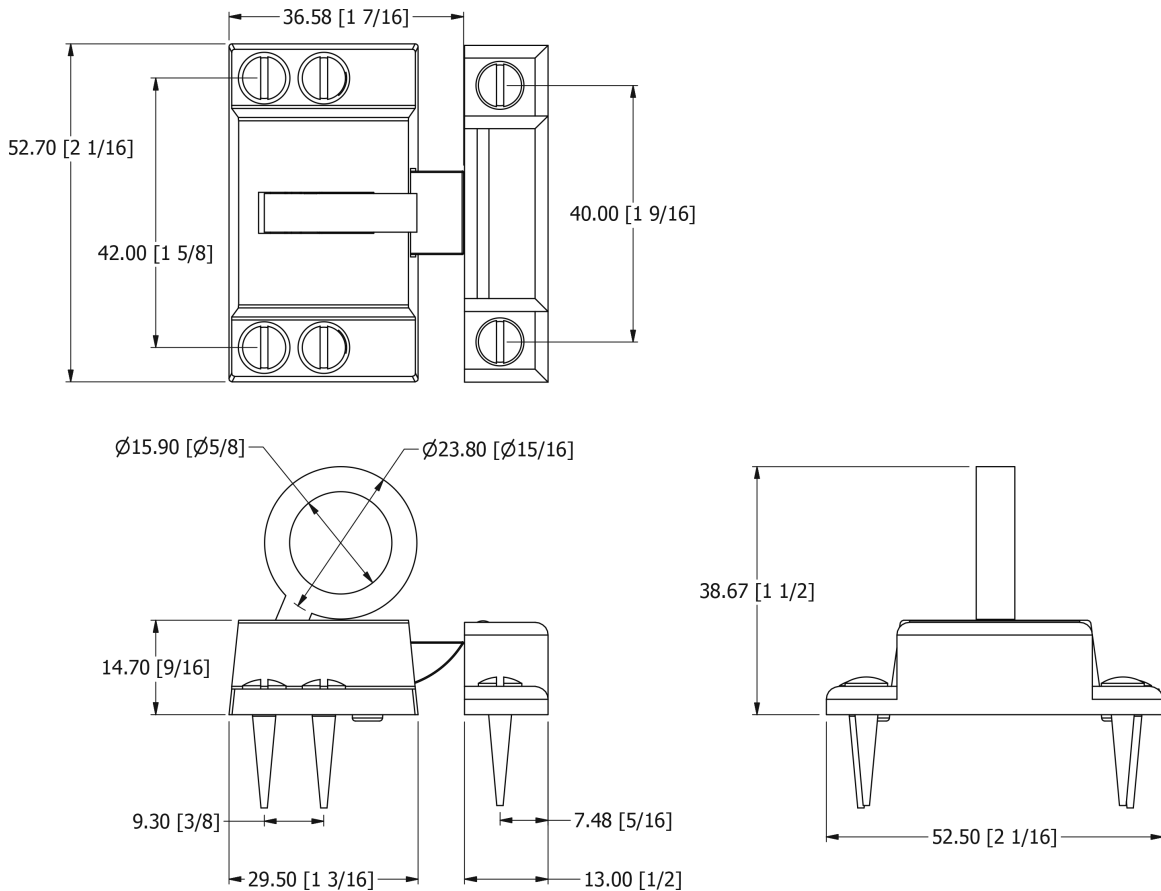

## Technical information

Size: 2 1/16" x 1 3/16"

Throw: 1/4"

## Specification Drawing