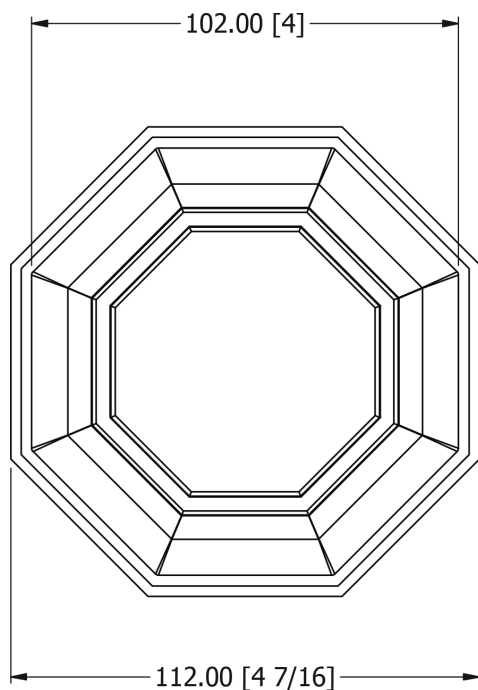

Specification Drawing

UK Customer Service

Leopold Street
Birmingham
B12 0UJ
Tel: +44 121 766 4200
Email: info@samuel-heath.com

US Customer Service

Federal I.D. No. 58-1504682
Email: usa@samuel-heath.com

Specification Enquiries

Design Centre Chelsea Harbour
1st Floor, North Dome, London
SW10 0XE
Tel: 020 7352 0249
Email: showroom@samuel-heath.com

1-05/09/2019