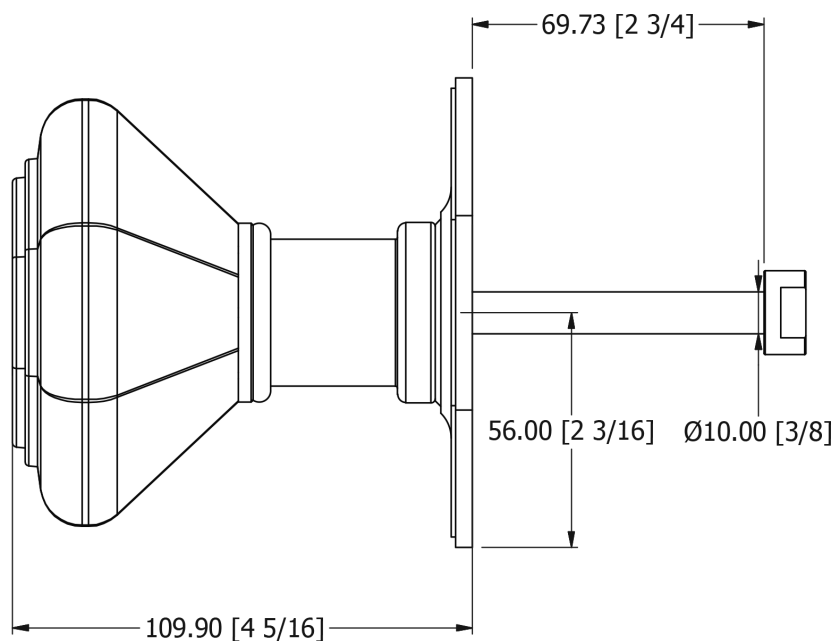

Specification Drawing

UK Customer Service

Leopold Street
Birmingham
B12 0UJ
Tel: +44 121 766 4200
Email: info@samuel-heath.com

US Customer Service

Federal I.D. No. 58-1504682
Email: usa@samuel-heath.com

Specification Enquiries

Design Centre Chelsea Harbour
1st Floor, North Dome, London
SW10 0XE
Tel: 020 7352 0249
Email: showroom@samuel-heath.com

1-05/09/2019