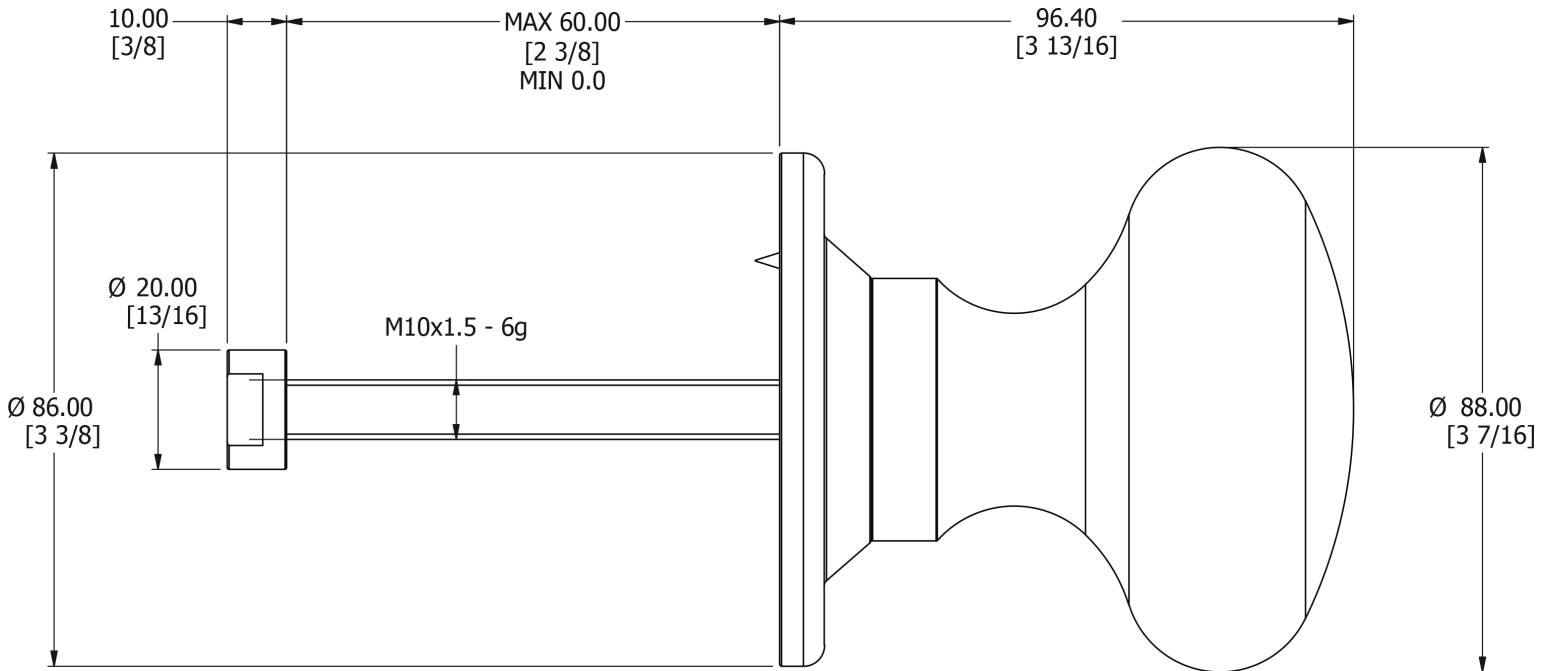

Specification Drawing

UK Customer Service

Leopold Street
Birmingham
B12 0UJ
Tel: +44 121 766 4200
Email: info@samuel-heath.com

US Customer Service

Federal I.D. No. 58-1504682
Email: usa@samuel-heath.com

Specification Enquiries

Design Centre Chelsea Harbour
1st Floor, North Dome, London
SW10 0XE
Tel: 020 7352 0249
Email: showroom@samuel-heath.com

1-05/09/2019