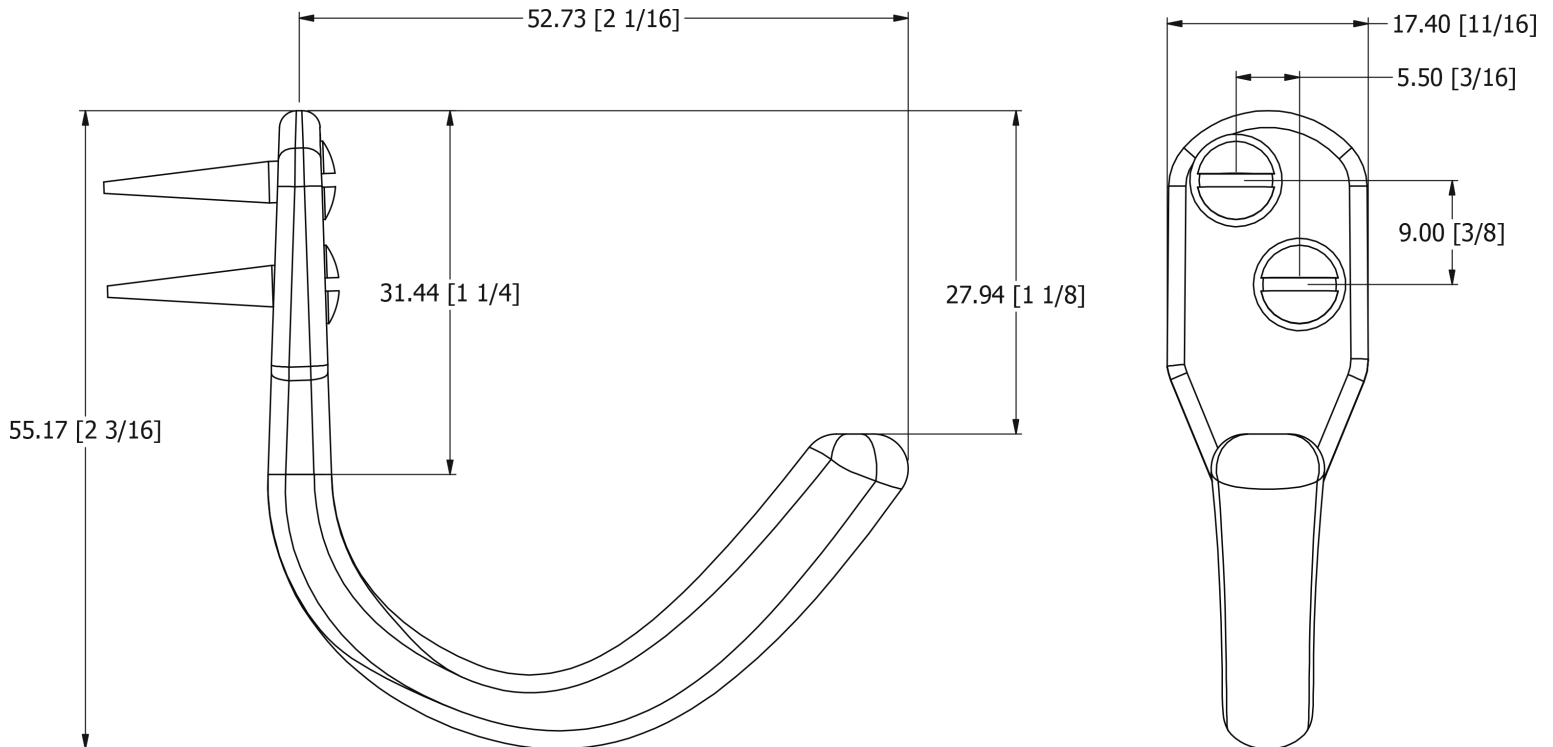

Specification Drawing

UK Customer Service

Leopold Street
Birmingham
B12 0UJ
Tel: +44 121 766 4200
Email: info@samuel-heath.com

US Customer Service

Federal I.D. No. 58-1504682
Email: usa@samuel-heath.com

Specification Enquiries

Design Centre Chelsea Harbour
1st Floor, North Dome, London
SW10 0XE
Tel: 020 7352 0249
Email: showroom@samuel-heath.com

1-05/09/2019