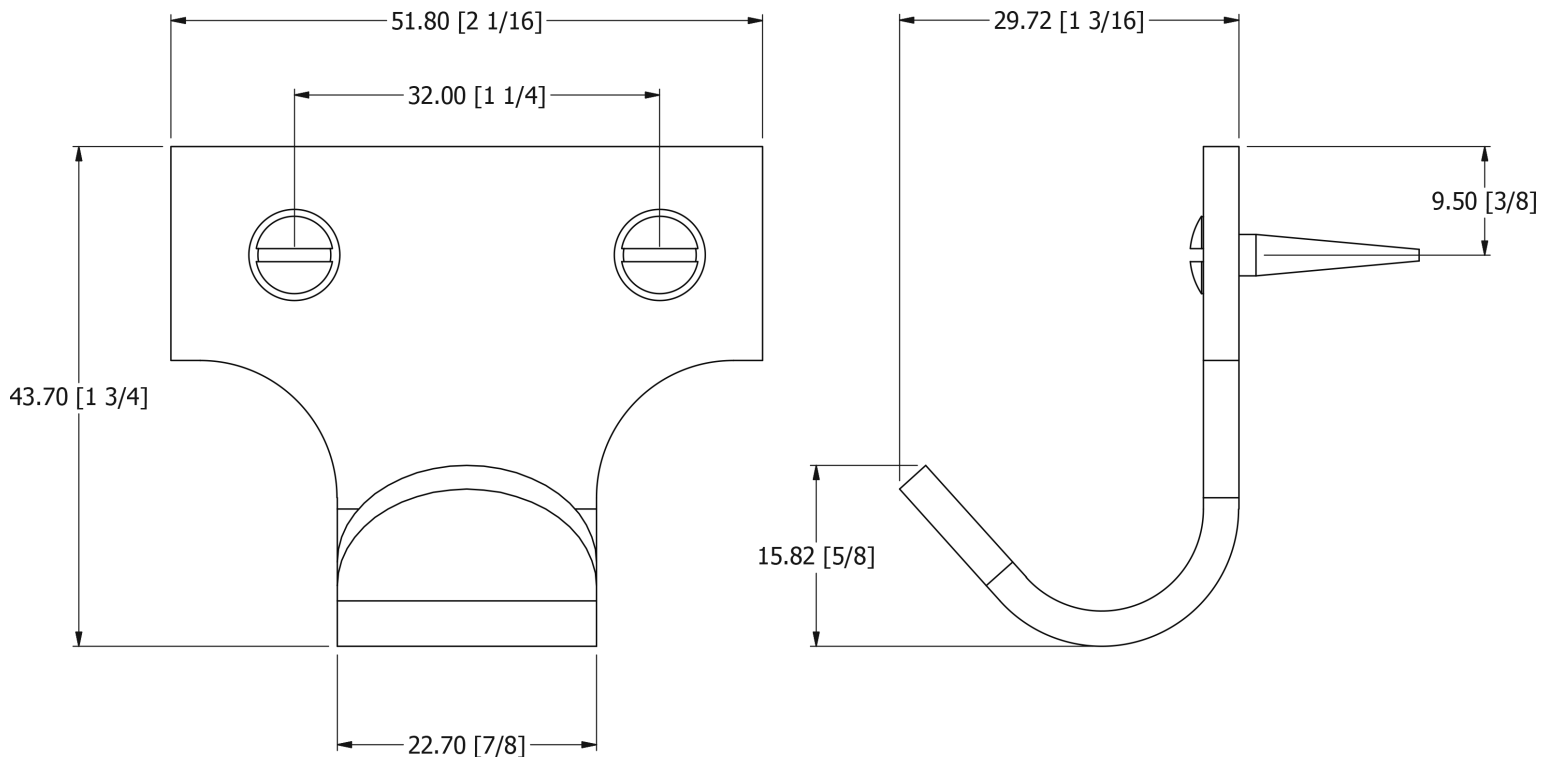

Specification Drawing

UK Customer Service

Leopold Street
Birmingham
B12 0UJ
Tel: +44 121 766 4200
Email: info@samuel-heath.com

US Customer Service

Federal I.D. No. 58-1504682
Email: usa@samuel-heath.com

Specification Enquiries

Design Centre Chelsea Harbour
1st Floor, North Dome, London
SW10 0XE
Tel: 020 7352 0249
Email: showroom@samuel-heath.com

1-05/09/2019