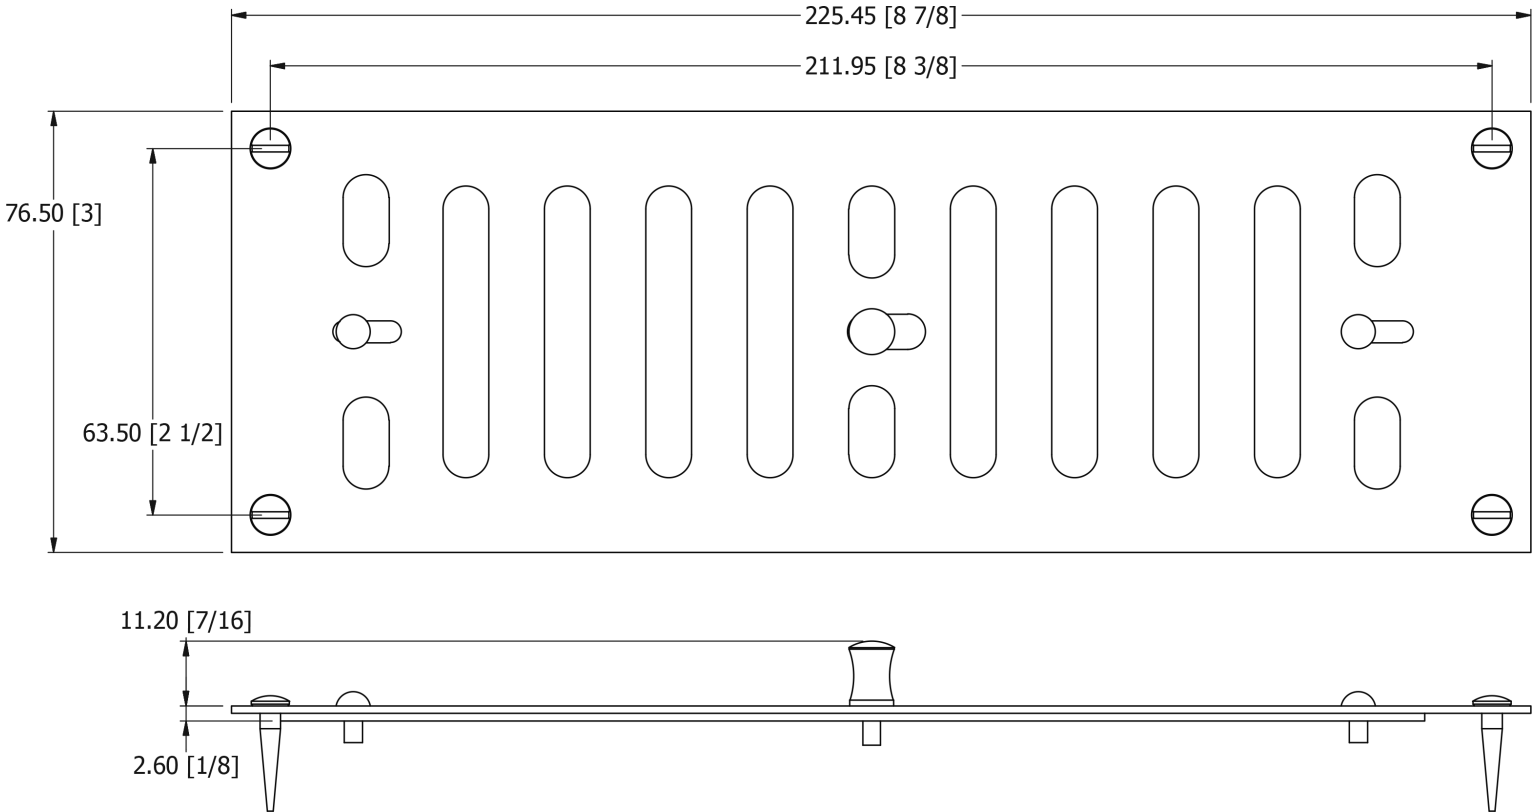

# SAMUEL HEATH

**Product Number:** P2850-B

**Description:** Hit and miss ventilator, 8 7/8" x 3"

## Technical information

Size: 8 7/8" x 3"

Gauge: 18 SWL

## Specification Drawing