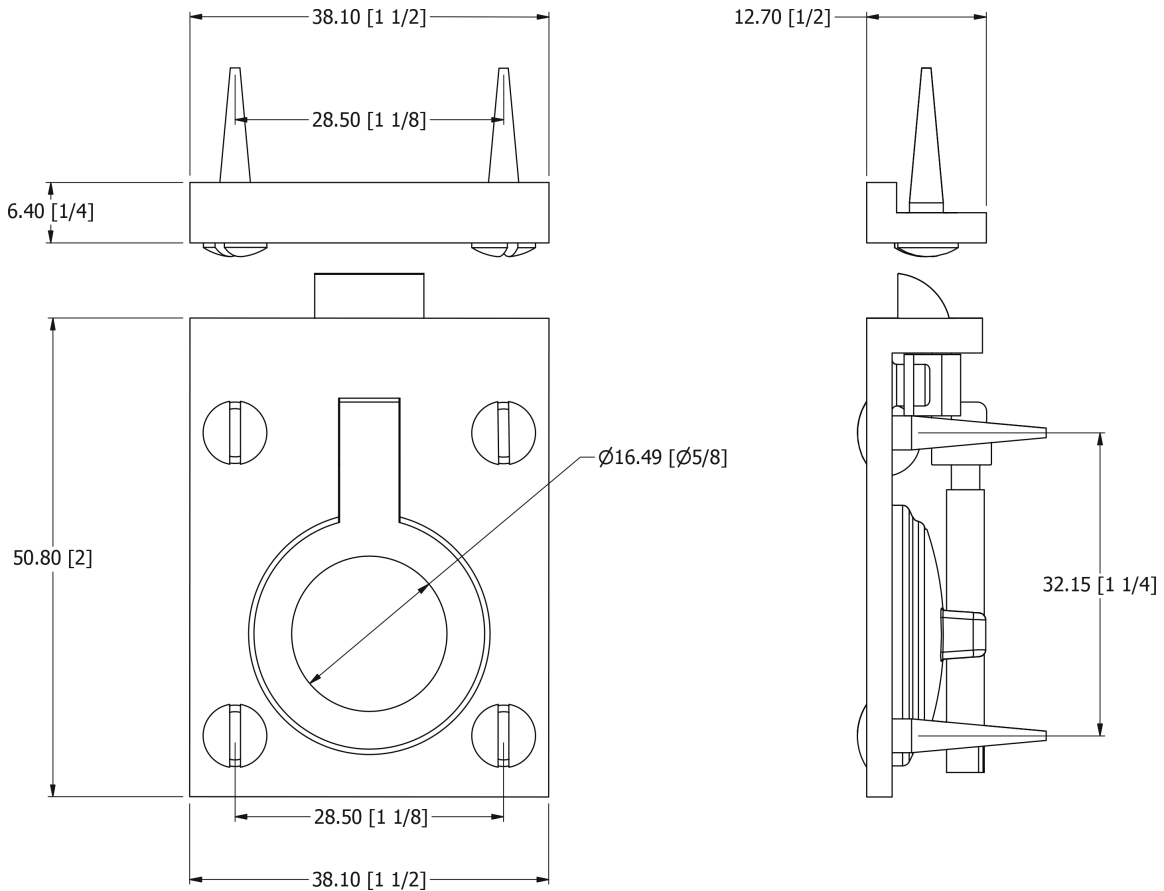

SAMUEL HEATH

Product Number: P381-B

Description: Flush spring catch

Technical information

Size: 2" x 1 1/2"

Finishes Available

Chrome Plate

Non Lacquered
Brass

Polished Brass

Satin Chrome

Specification Drawing

UK Customer Service

Leopold Street
Birmingham
B12 0UJ
Tel: +44 121 766 4200
Email: info@samuel-heath.com

US Customer Service

Federal I.D. No. 58-1504682
Email: usa@samuel-heath.com