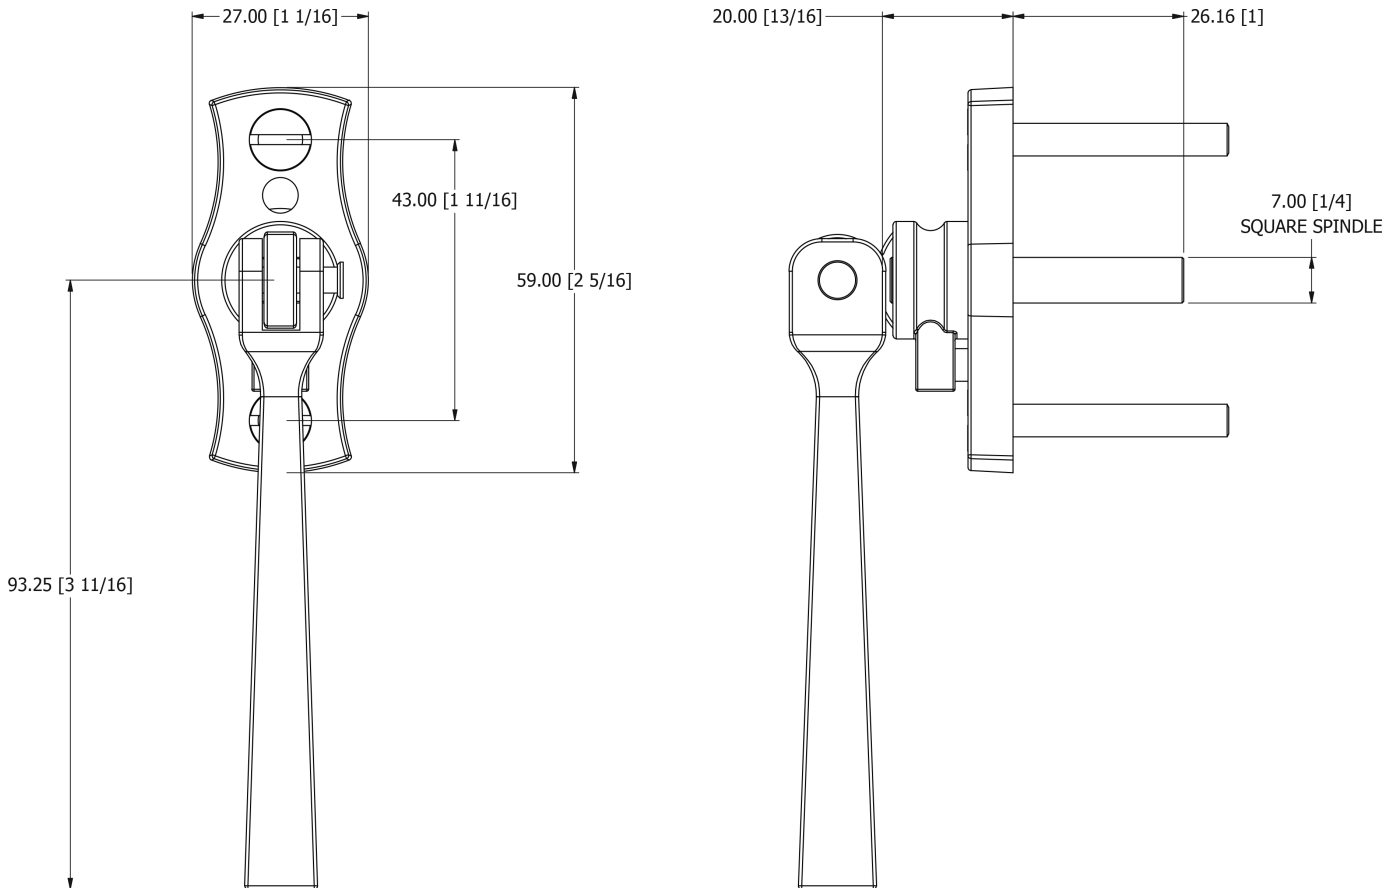

SAMUEL HEATH

Product Number: P4626

Description: Window espagnolette handle

Technical information

Handle: 4" (1 3/8" Projection)

Centres: 1 11/16"

Finishes Available

Specification Drawing