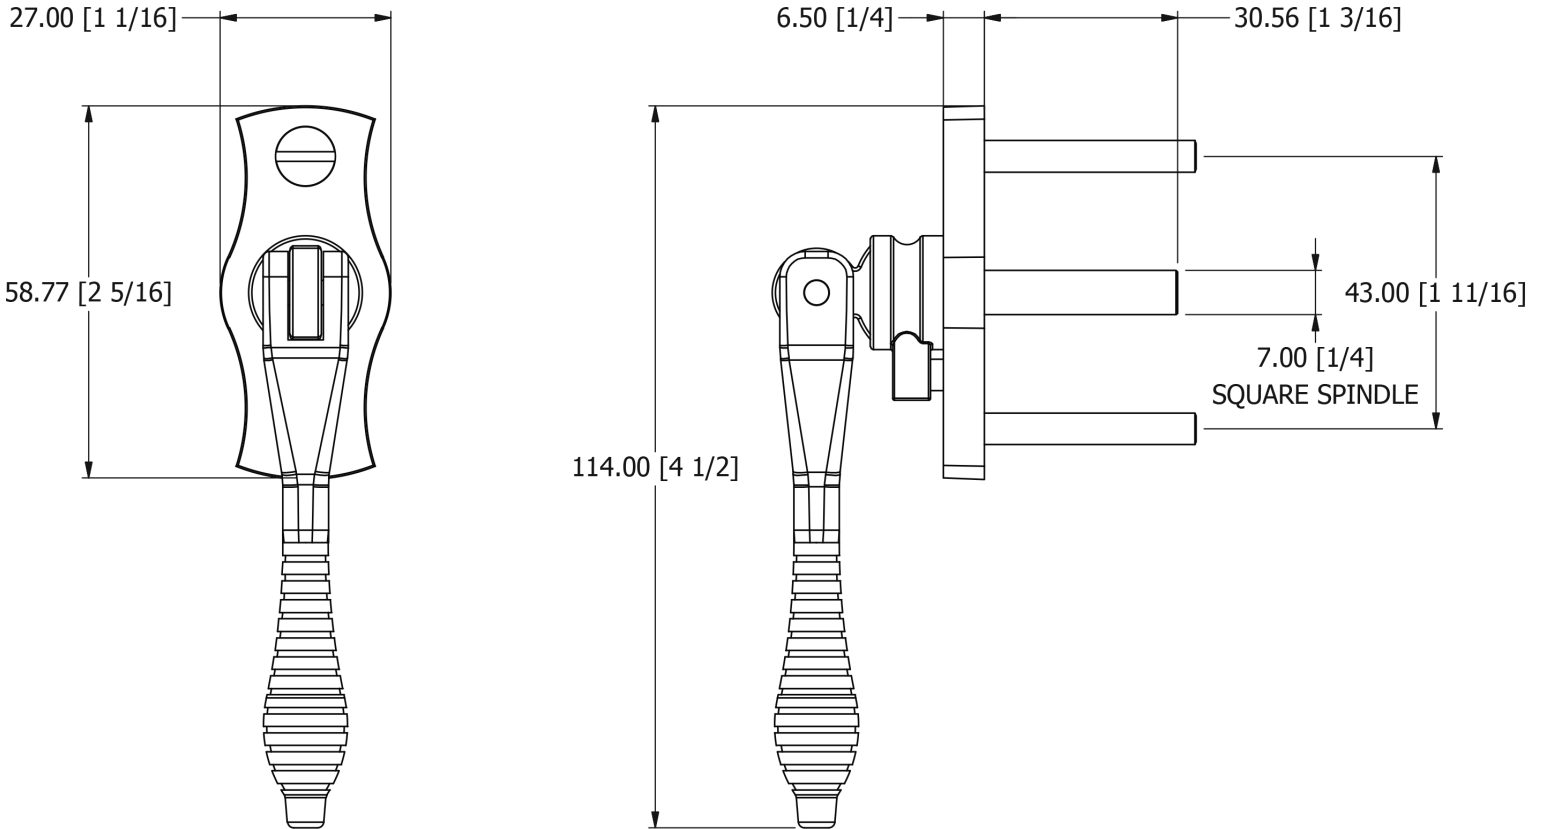

Specification Drawing

UK Customer Service

Leopold Street
Birmingham
B12 0UJ
Tel: +44 121 766 4200
Email: info@samuel-heath.com

US Customer Service

Federal I.D. No. 58-1504682
Email: usa@samuel-heath.com

Specification Enquiries

Design Centre Chelsea Harbour
1st Floor, North Dome, London
SW10 0XE
Tel: 020 7352 0249
Email: showroom@samuel-heath.com