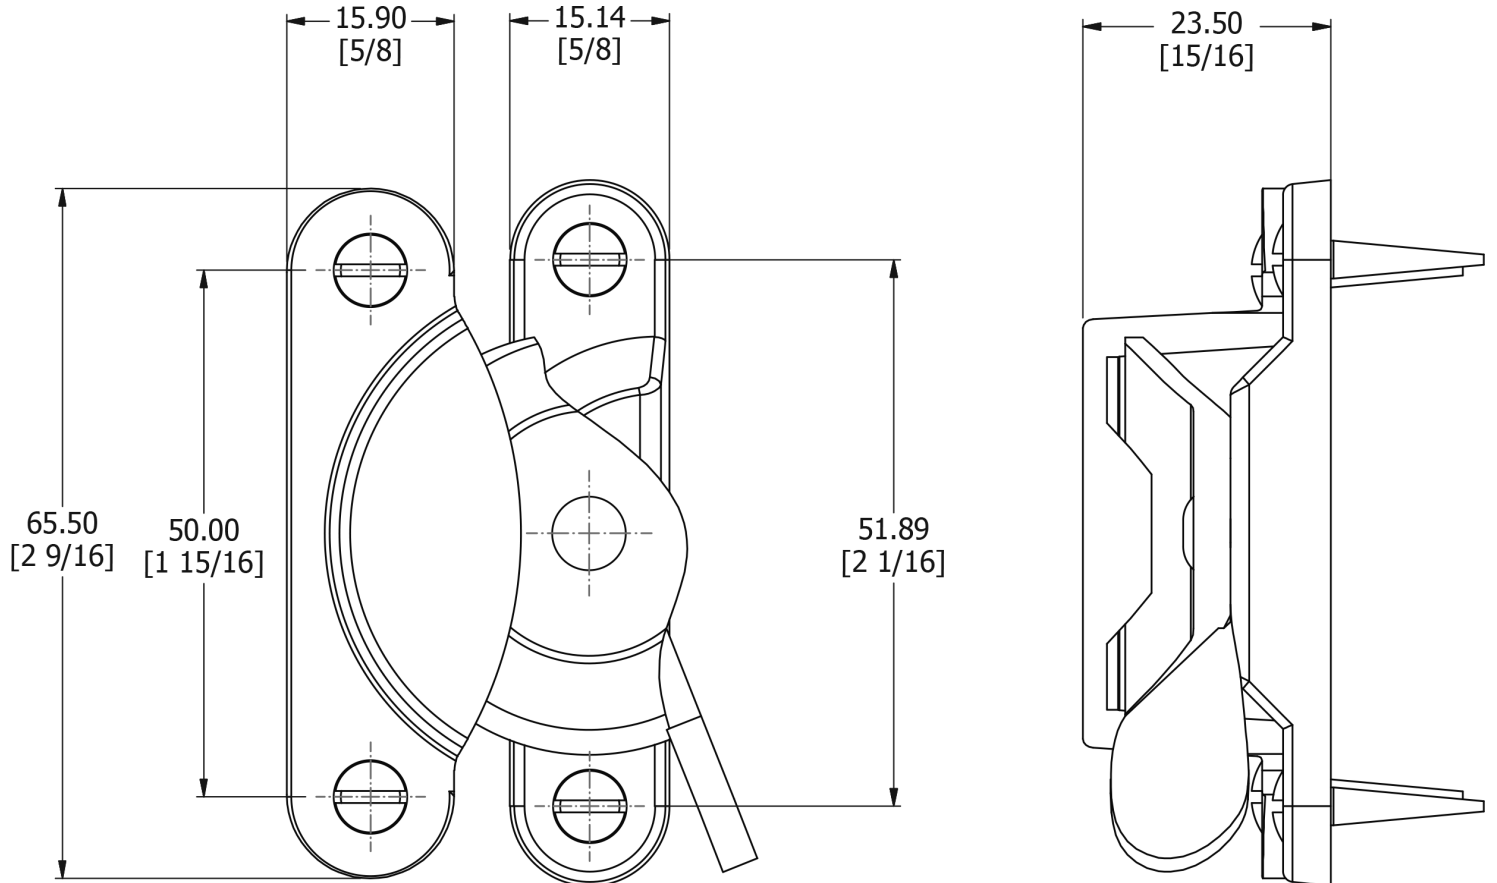

Specification Drawing

UK Customer Service

Leopold Street
Birmingham
B12 0UJ
Tel: +44 121 766 4200
Email: info@samuel-heath.com

US Customer Service

Federal I.D. No. 58-1504682
Email: usa@samuel-heath.com

Specification Enquiries

Design Centre Chelsea Harbour
1st Floor, North Dome, London
SW10 0XE
Tel: 020 7352 0249
Email: showroom@samuel-heath.com