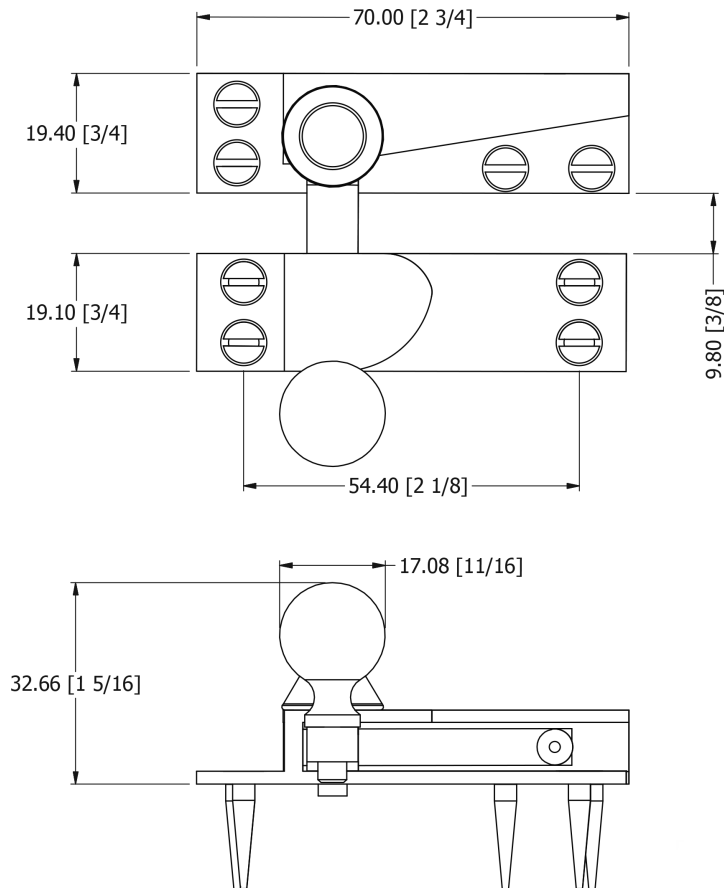

Specification Drawing

UK Customer Service

Leopold Street
Birmingham
B12 0UJ
Tel: +44 121 766 4200
Email: info@samuel-heath.com

US Customer Service

Federal I.D. No. 58-1504682
Email: usa@samuel-heath.com

Specification Enquiries

Design Centre Chelsea Harbour
1st Floor, North Dome, London
SW10 0XE
Tel: 020 7352 0249
Email: showroom@samuel-heath.com

1-05/09/2019