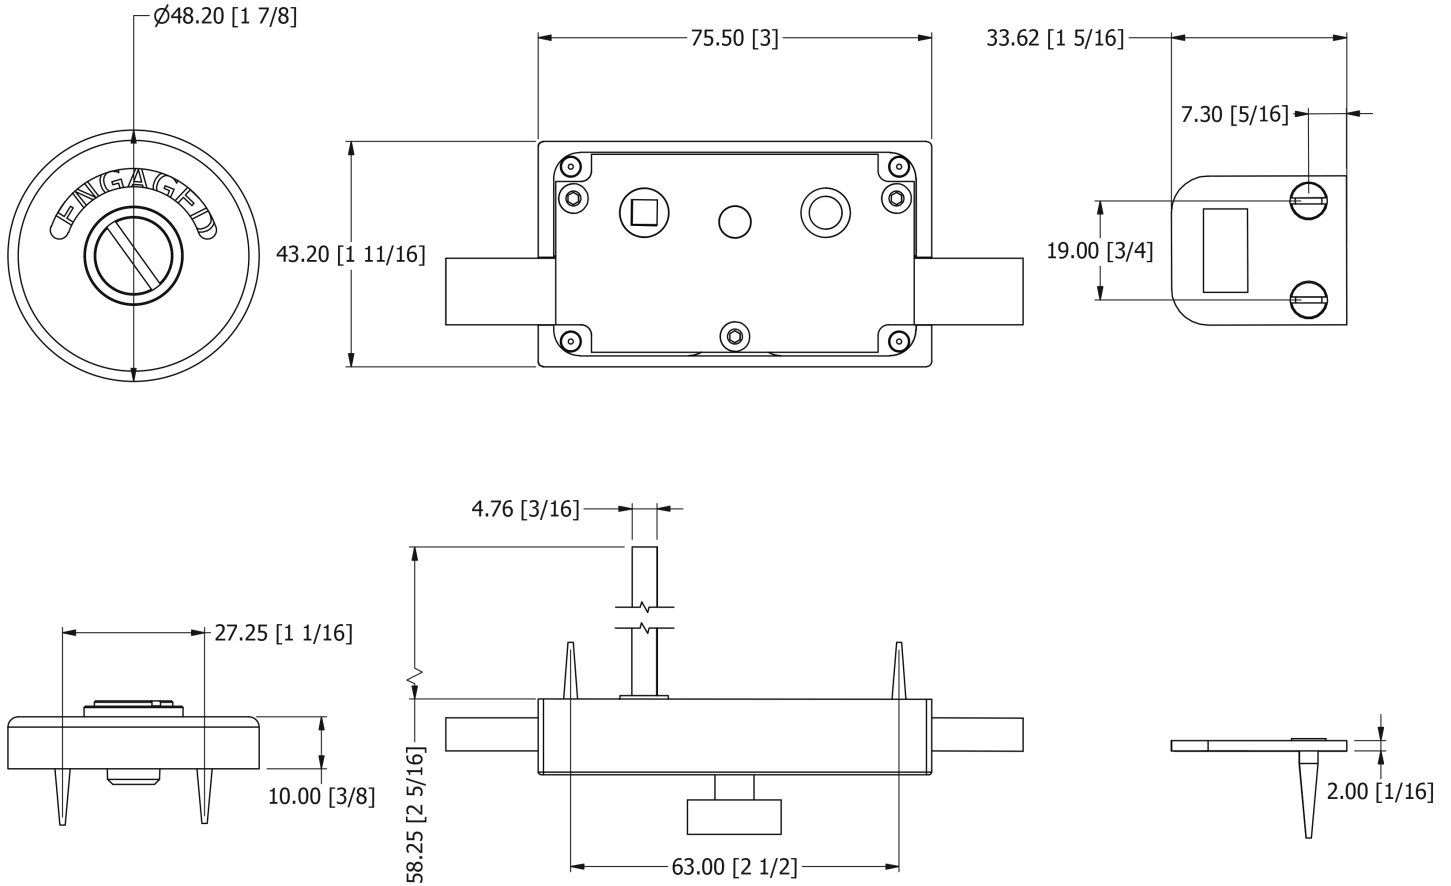

# SAMUEL HEATH

**Product Number:** P7301

**Description:** Indicator bolt

## Technical information

Indicator Ø: 1 7/8"

Main Body: 3" x 1 3/4"

## Specification Drawing