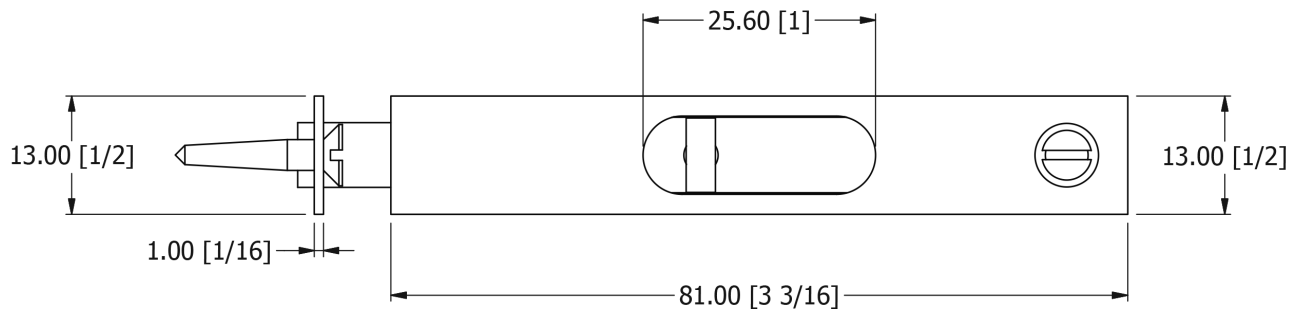

SAMUEL HEATH

Product Number: P7302-A

Description: Flush bolt with sunken slide, 3 3/16" x 1/2"

Technical information

Size: 3 3/16" x 1/2"

Bolt Ø: 1/4"

Finishes Available

Chrome Plate

Non Lacquered
Brass

Polished Brass

Satin Chrome

Specification Drawing

UK Customer Service

Leopold Street
Birmingham
B12 0UJ
Tel: +44 121 766 4200
Email: info@samuel-heath.com

US Customer Service

Federal I.D. No. 58-1504682
Email: usa@samuel-heath.com