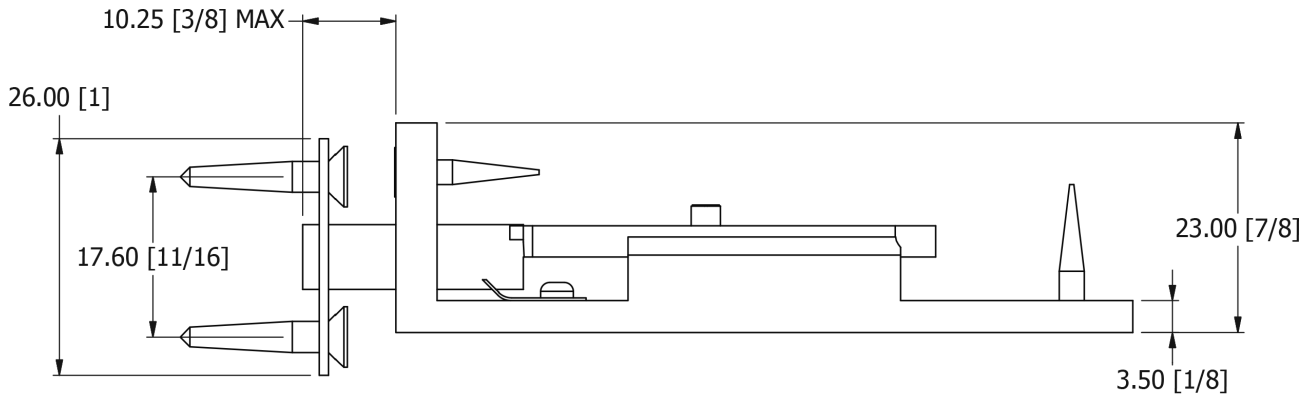

SAMUEL HEATH

Product Number: P7302-A

Description: Flush bolt with sunken slide, 3 3/16" x 1/2"

Technical information

Size: 3 3/16" x 1/2"

Bolt Ø: 1/4"

Finishes Available

Chrome Plate

Non Lacquered
Brass

Polished Brass

Satin Chrome

Specification Drawing

UK Customer Service

Leopold Street
Birmingham
B12 0UJ
Tel: +44 121 766 4200
Email: info@samuel-heath.com

US Customer Service

Federal I.D. No. 58-1504682
Email: usa@samuel-heath.com

Specification Enquiries

Design Centre Chelsea Harbour
1st Floor, North Dome, London
SW10 0XE
Tel: 020 7352 0249
Email: showroom@samuel-heath.com

1-05/09/2019