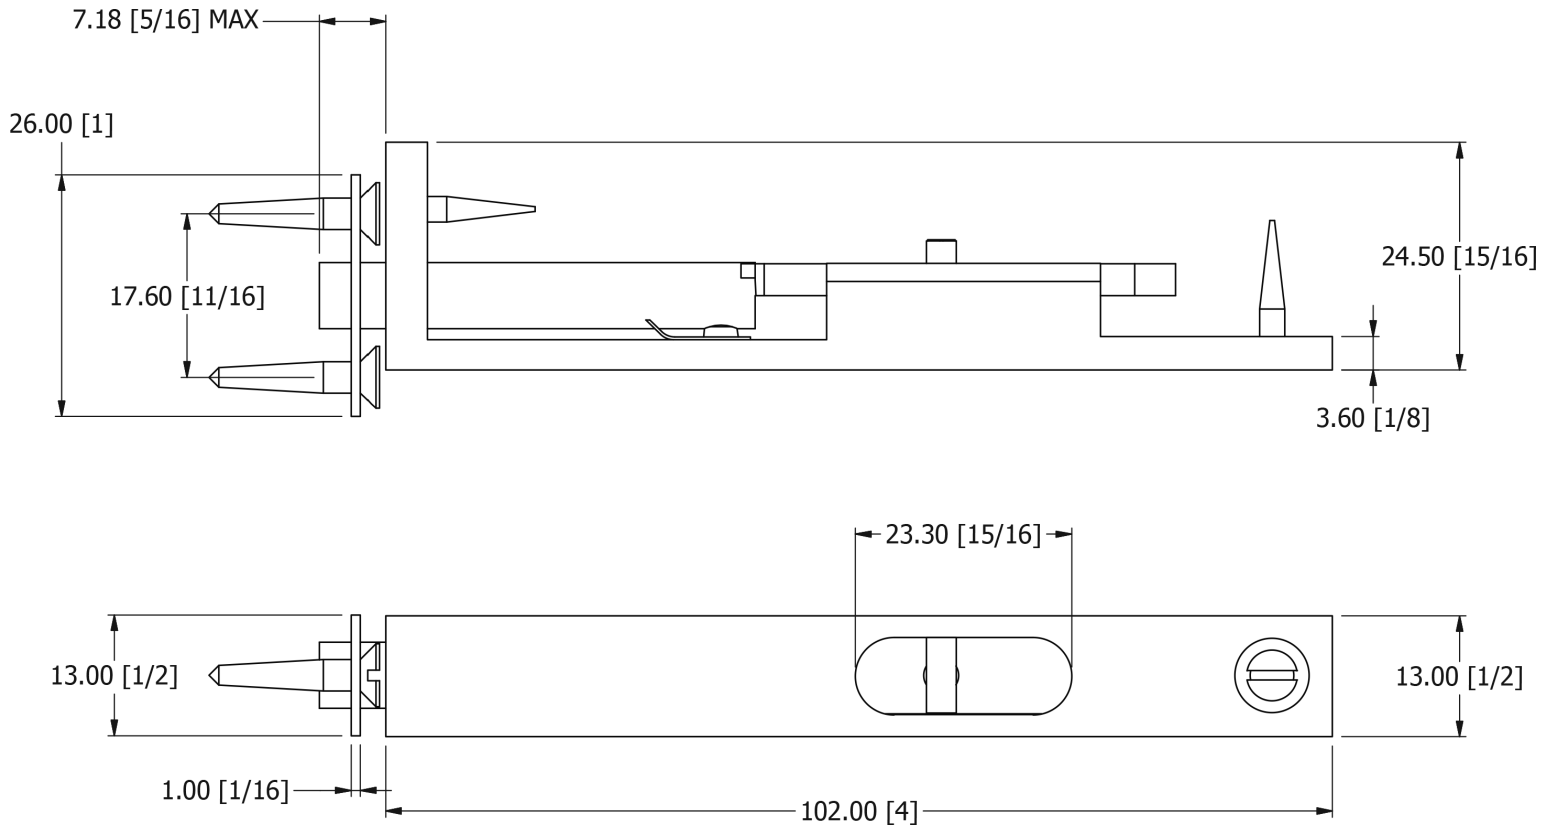

SAMUEL HEATH

Product Number: P7302-B

Description: Flush bolt with sunken slide, 4" x 1/2"

Technical information

Size: 4" x 1/2"

Bolt Ø: 1/4"

Finishes Available

Specification Drawing