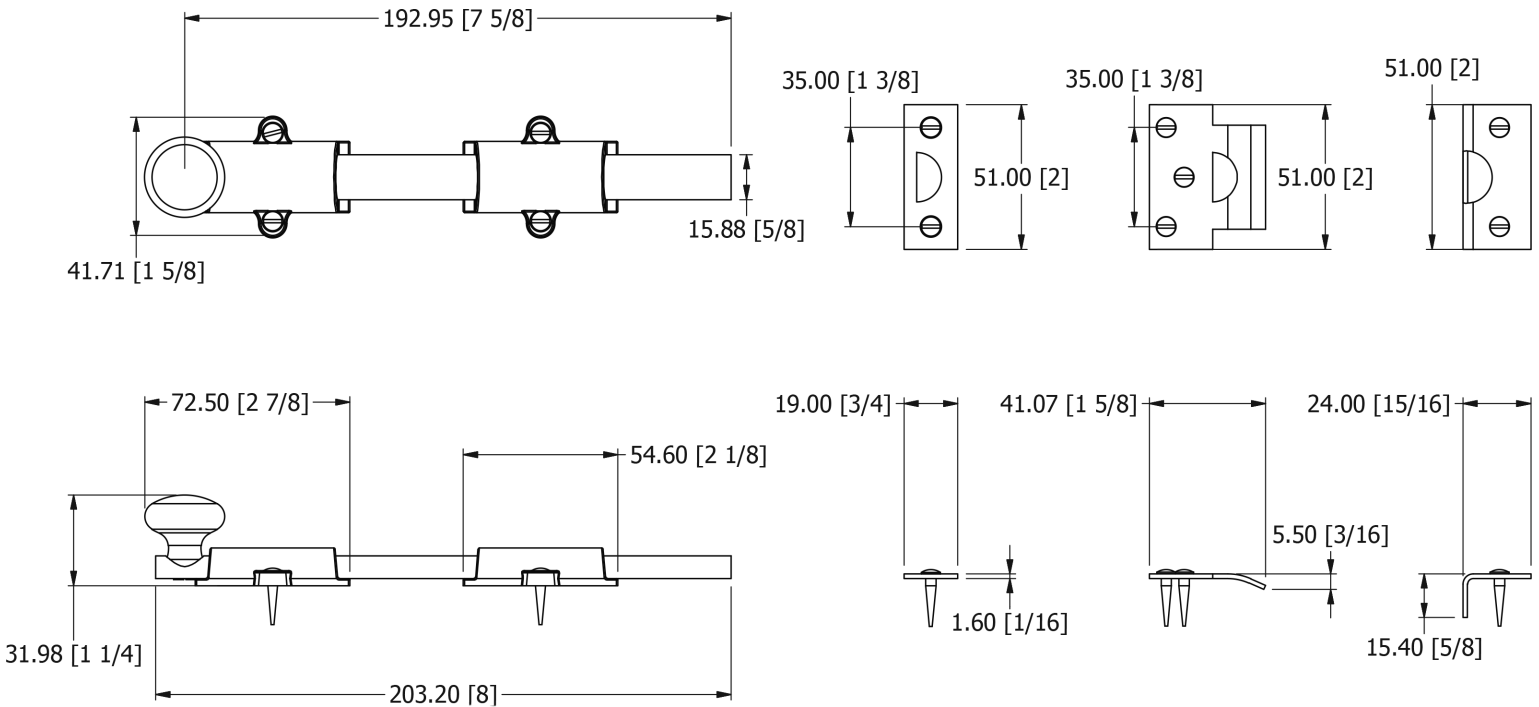

Specification Drawing

UK Customer Service

Leopold Street
Birmingham
B12 0UJ
Tel: +44 121 766 4200
Email: info@samuel-heath.com

US Customer Service

Federal I.D. No. 58-1504682
Email: usa@samuel-heath.com

Specification Enquiries

Design Centre Chelsea Harbour
1st Floor, North Dome, London
SW10 0XE
Tel: 020 7352 0249
Email: showroom@samuel-heath.com