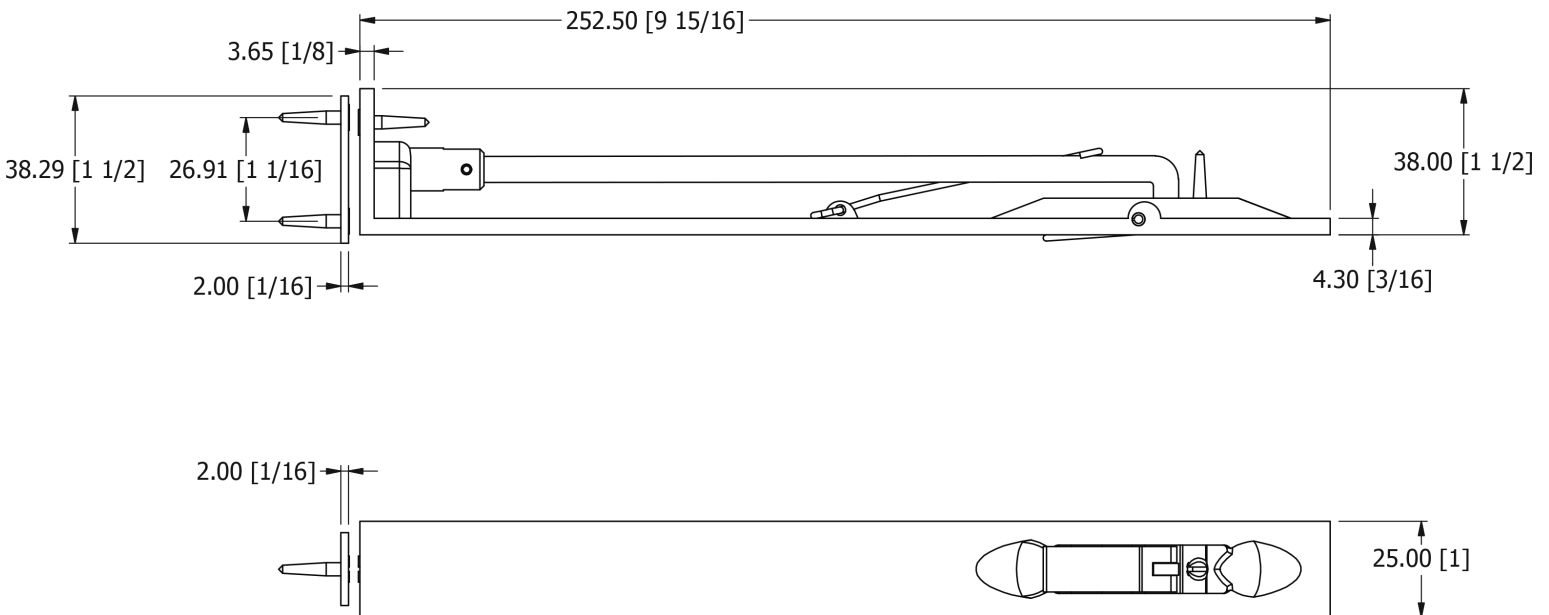

SAMUEL HEATH

Product Number: P7352-C

Description: Lever flush bolt, 10" x 1"

Technical information

Size: 10" x 1"

Bolt Ø: 7/16"

Finishes Available

Chrome Plate

Polished Nickel

Matt Black Chrome

Polished Brass

Specification Drawing

UK Customer Service

Leopold Street
Birmingham
B12 0UJ
Tel: +44 121 766 4200
Email: info@samuel-heath.com

US Customer Service

Federal I.D. No. 58-1504682
Email: usa@samuel-heath.com

Specification Enquiries

Design Centre Chelsea Harbour
1st Floor, North Dome, London
SW10 0XE
Tel: 020 7352 0249
Email: showroom@samuel-heath.com

1-05/09/2019