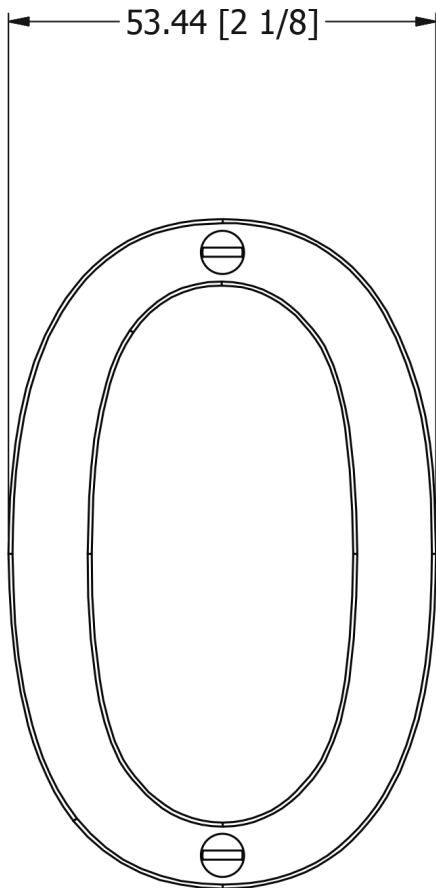

Specification Drawing

UK Customer Service

Leopold Street
Birmingham
B12 0UJ
Tel: +44 121 766 4200
Email: info@samuel-heath.com

US Customer Service

Federal I.D. No. 58-1504682
Email: usa@samuel-heath.com

Specification Enquiries

Design Centre Chelsea Harbour
1st Floor, North Dome, London
SW10 0XE
Tel: 020 7352 0249
Email: showroom@samuel-heath.com