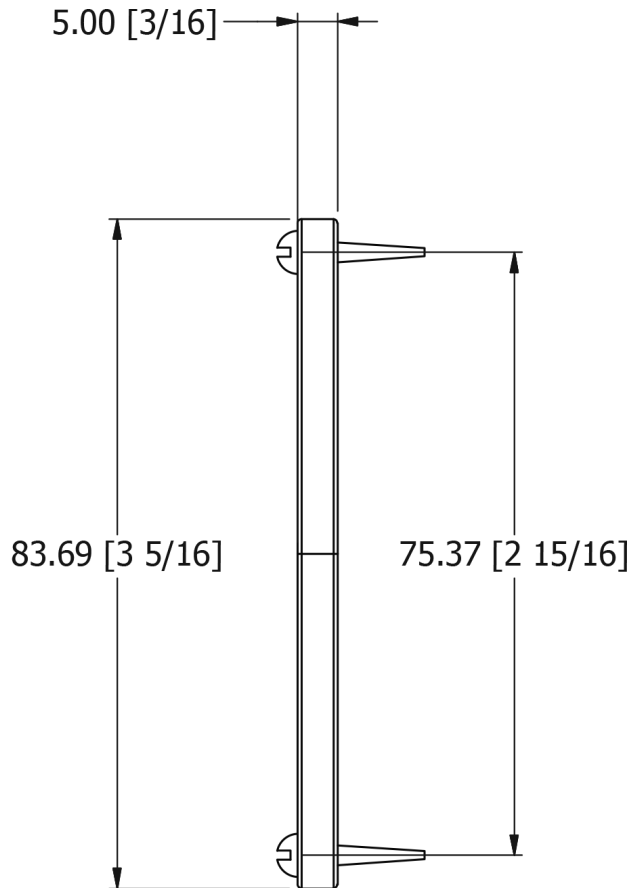

Specification Drawing

UK Customer Service

Leopold Street
Birmingham
B12 0UJ
Tel: +44 121 766 4200
Email: info@samuel-heath.com

US Customer Service

Federal I.D. No. 58-1504682
Email: usa@samuel-heath.com

Specification Enquiries

Design Centre Chelsea Harbour
1st Floor, North Dome, London
SW10 0XE
Tel: 020 7352 0249
Email: showroom@samuel-heath.com