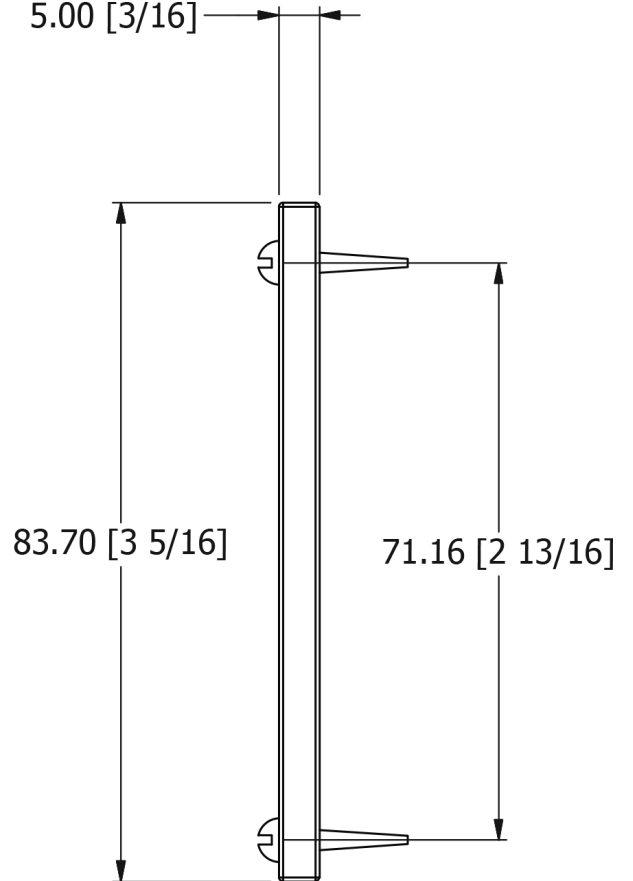

5.00 [3/16]