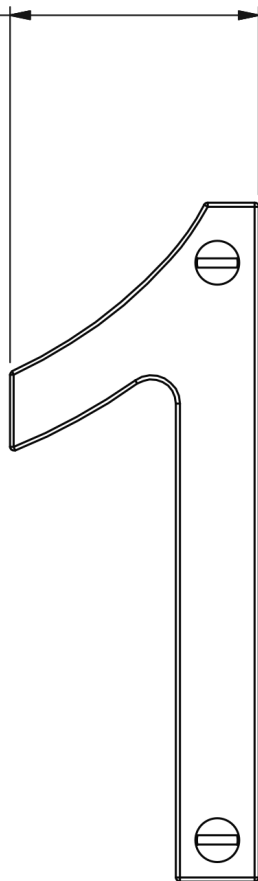

Specification Drawing

30.70 [1 3/16]