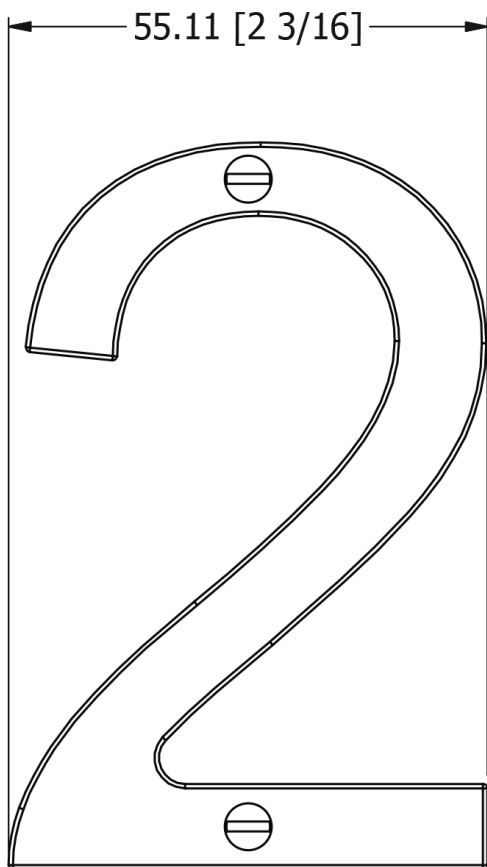

Specification Drawing

UK Customer Service
Leopold Street
Birmingham
B12 0UJ
Tel: +44 121 766 4200
Email: info@samuel-heath.com

US Customer Service
Federal I.D. No. 58-1504682
Email: usa@samuel-heath.com

Specification Enquiries
Design Centre Chelsea Harbour
1st Floor, North Dome, London
SW10 0XE
Tel: 020 7352 0249
Email: showroom@samuel-heath.com

1-05/09/2019