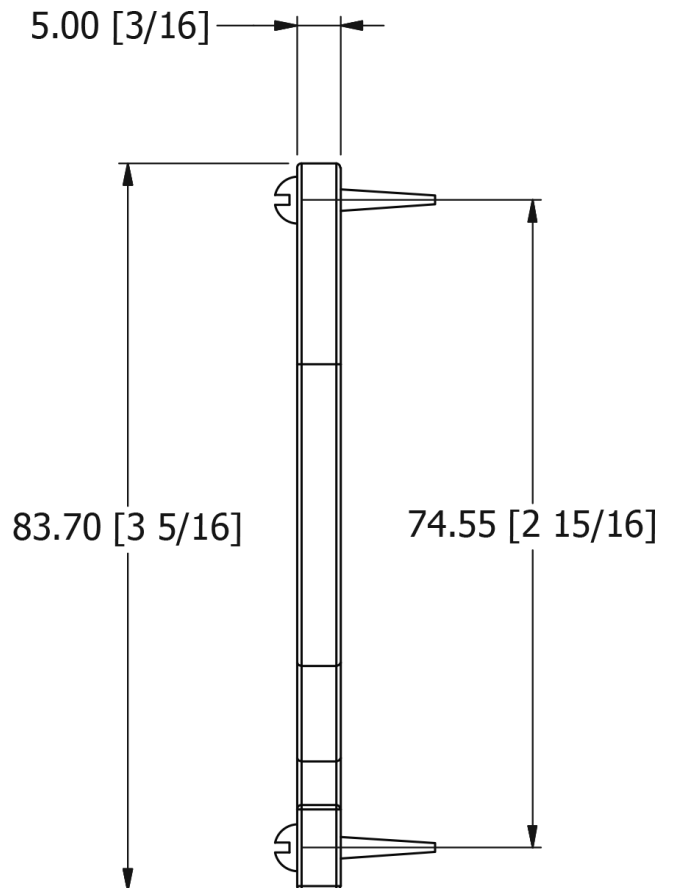

Specification Drawing

UK Customer Service
Leopold Street
Birmingham
B12 0UJ
Tel: +44 121 766 4200
Email: info@samuel-heath.com

US Customer Service
Federal I.D. No. 58-1504682
Email: usa@samuel-heath.com

Specification Enquiries
Design Centre Chelsea Harbour
1st Floor, North Dome, London
SW10 0XE
Tel: 020 7352 0249
Email: showroom@samuel-heath.com

1-05/09/2019