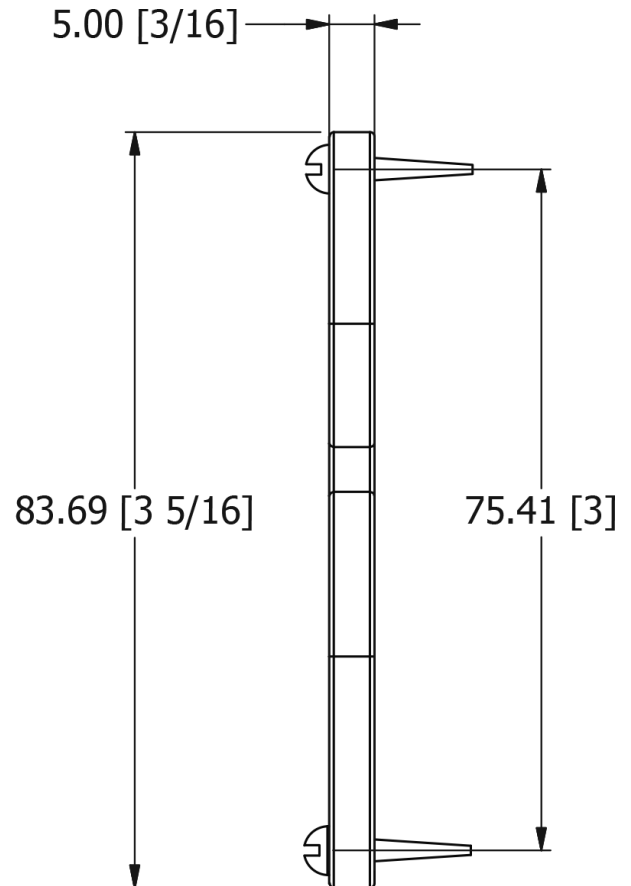

Specification Drawing

UK Customer Service

Leopold Street
Birmingham
B12 0UJ
Tel: +44 121 766 4200
Email: info@samuel-heath.com

US Customer Service

Federal I.D. No. 58-1504682
Email: usa@samuel-heath.com

Specification Enquiries

Design Centre Chelsea Harbour
1st Floor, North Dome, London
SW10 0XE
Tel: 020 7352 0249
Email: showroom@samuel-heath.com