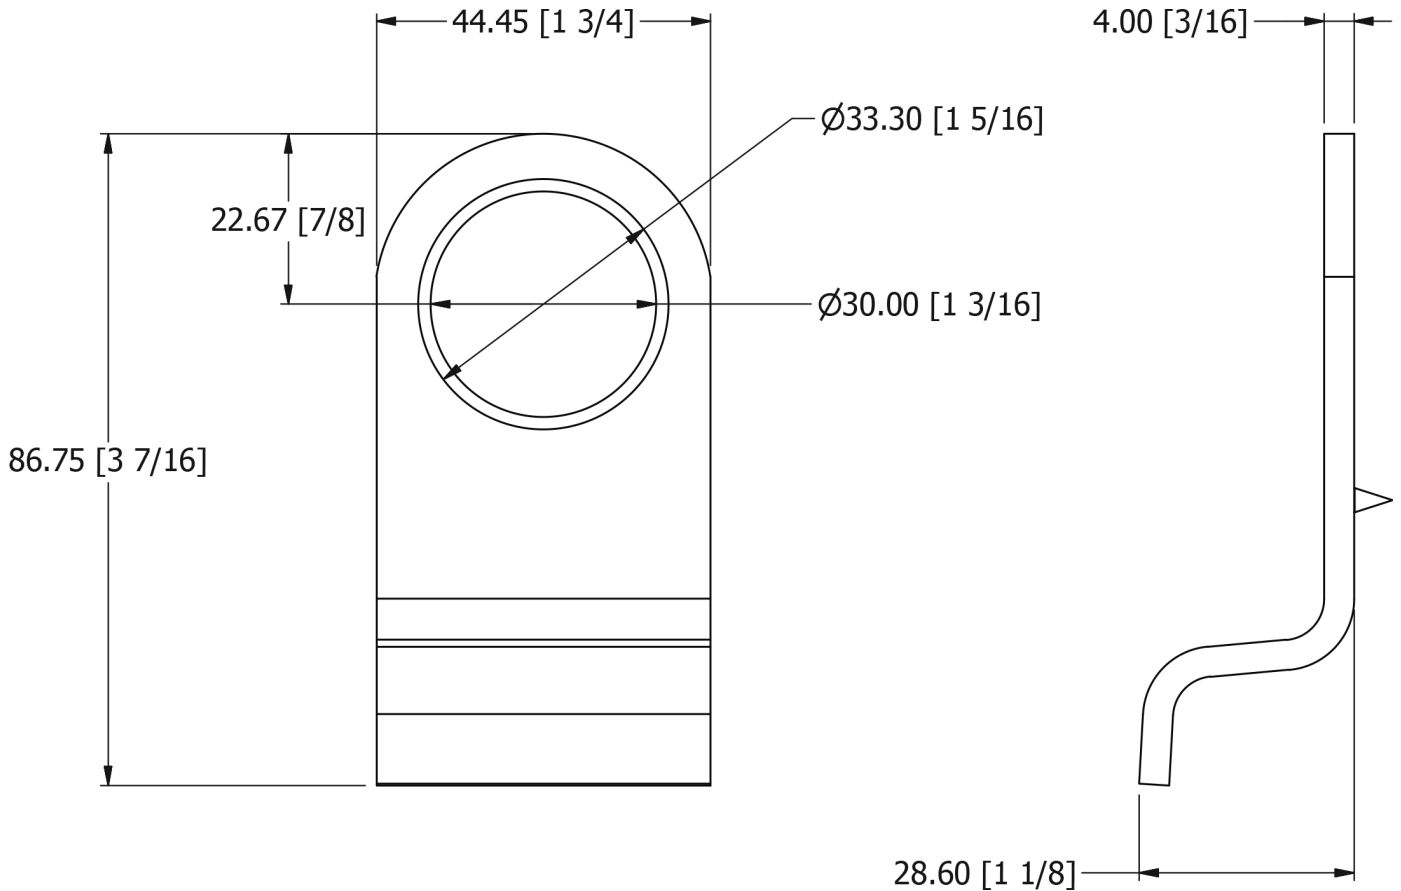

Specification Drawing

UK Customer Service

Leopold Street
Birmingham
B12 0UJ
Tel: +44 121 766 4200
Email: info@samuel-heath.com

US Customer Service

Federal I.D. No. 58-1504682
Email: usa@samuel-heath.com

Specification Enquiries

Design Centre Chelsea Harbour
1st Floor, North Dome, London
SW10 0XE
Tel: 020 7352 0249
Email: showroom@samuel-heath.com

1-05/09/2019