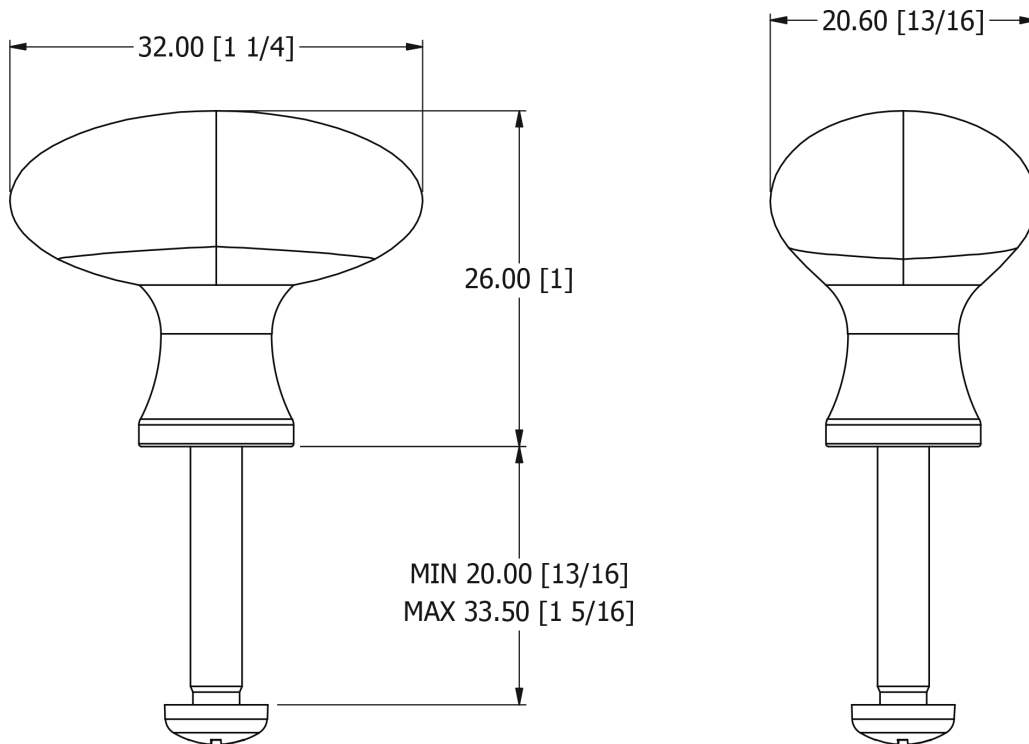

# SAMUEL HEATH

**Product Number:** P783

**Description:** Cupboard knob, 3/4" diameter

## Technical information

Knob Ø: 3/4" x 1 1/4"

Projection: 1"

## Specification Drawing