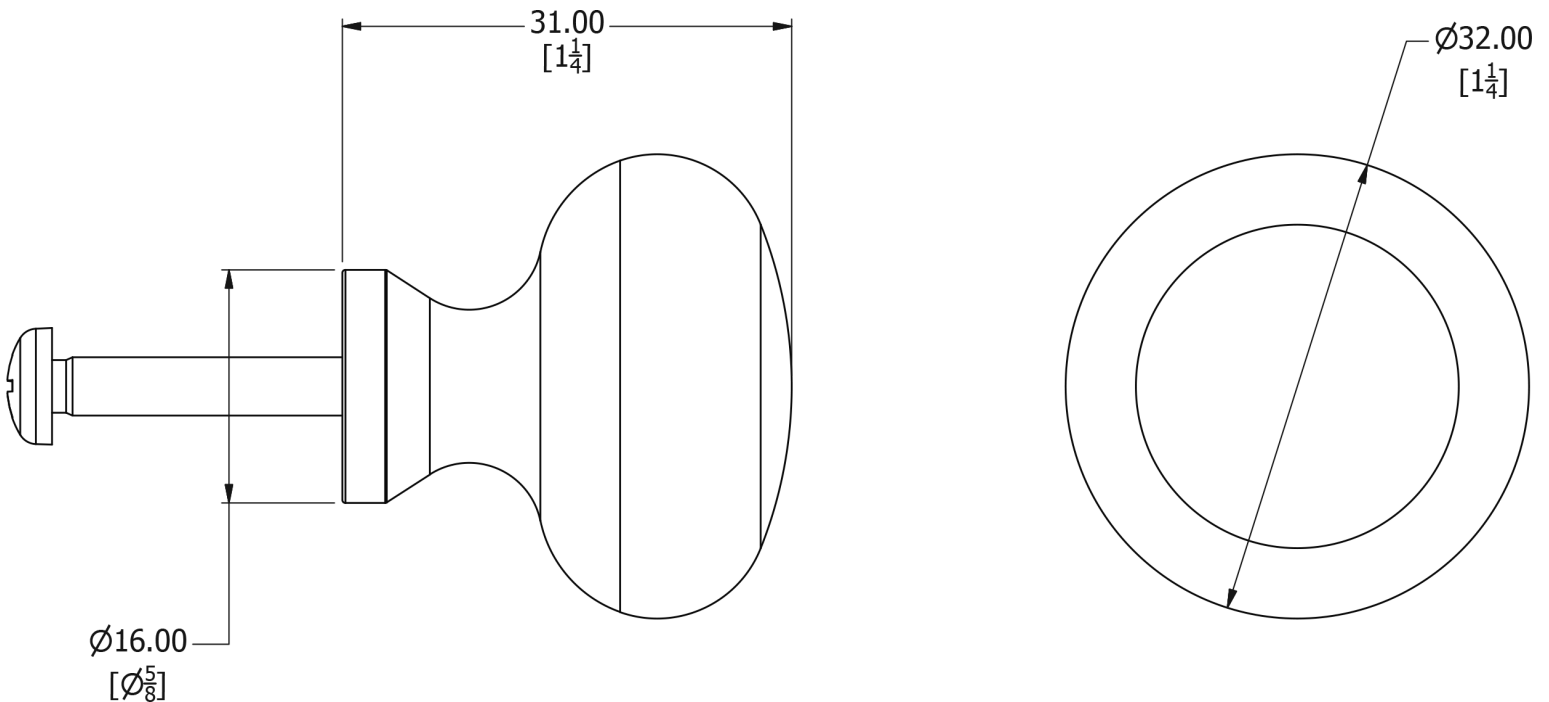

Specification Drawing

UK Customer Service

Leopold Street
Birmingham
B12 0UJ
Tel: +44 121 766 4200
Email: info@samuel-heath.com

US Customer Service

Federal I.D. No. 58-1504682
Email: usa@samuel-heath.com

Specification Enquiries

Design Centre Chelsea Harbour
1st Floor, North Dome, London
SW10 0XE
Tel: 020 7352 0249
Email: showroom@samuel-heath.com

1-05/09/2019