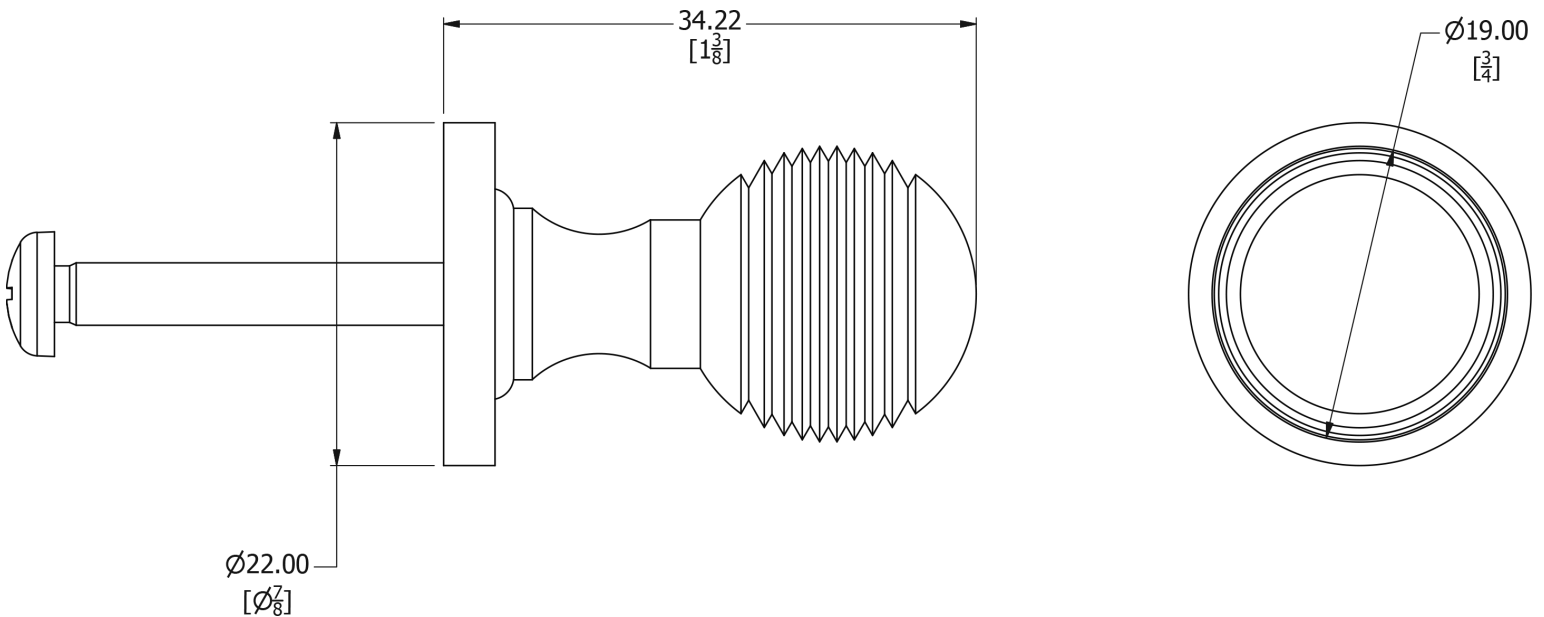

SAMUEL HEATH

Product Number: P797-A

Description: Cupboard knob, 3/4" diameter

Technical information

Knob \varnothing : 3/4"

Projection: 1 3/8"

Finishes Available

Chrome Plate

Antique Brass
Unlacquered

Brushed Gold
Gloss

Brushed Gold Matt

Specification Drawing

UK Customer Service

Leopold Street
Birmingham
B12 0UJ
Tel: +44 121 766 4200
Email: info@samuel-heath.com

US Customer Service