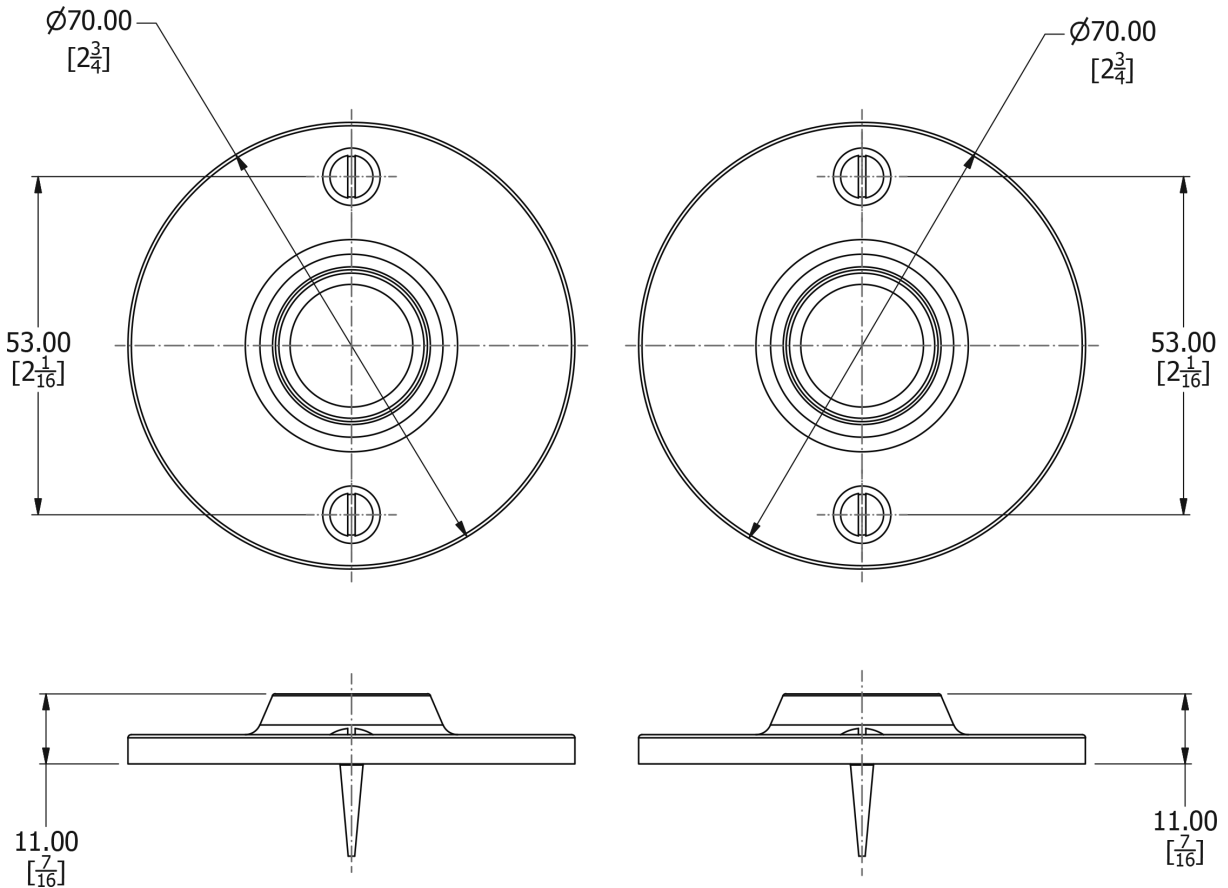

Specification Drawing

UK Customer Service

Leopold Street
Birmingham
B12 0UJ
Tel: +44 121 766 4200
Email: info@samuel-heath.com

US Customer Service

Federal I.D. No. 58-1504682
Email: usa@samuel-heath.com

Specification Enquiries

Design Centre Chelsea Harbour
1st Floor, North Dome, London
SW10 0XE
Tel: 020 7352 0249
Email: showroom@samuel-heath.com