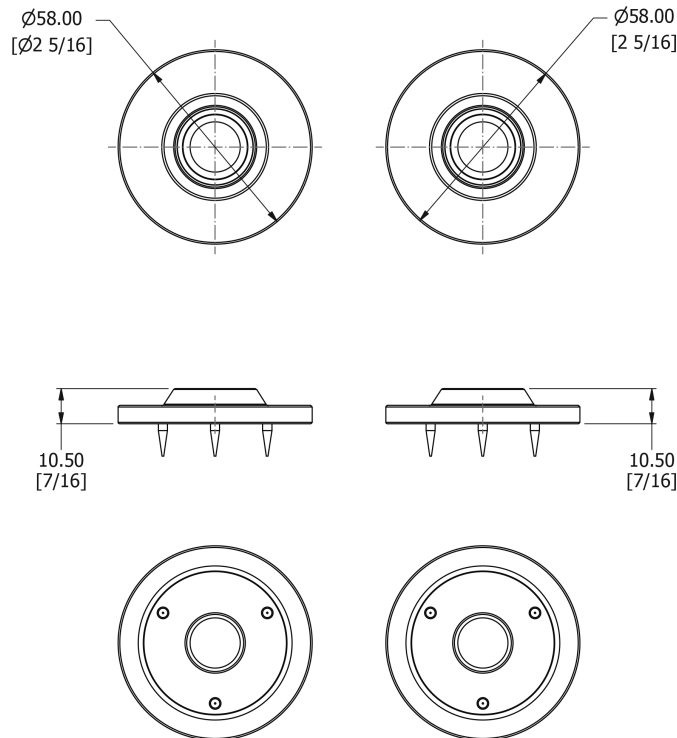

Specification Drawing

UK Customer Service

Leopold Street
Birmingham
B12 0UJ
Tel: +44 121 766 4200
Email: info@samuel-heath.com

US Customer Service

Federal I.D. No. 58-1504682
Email: usa@samuel-heath.com

Specification Enquiries

Design Centre Chelsea Harbour
1st Floor, North Dome, London
SW10 0XE
Tel: 020 7352 0249
Email: showroom@samuel-heath.com