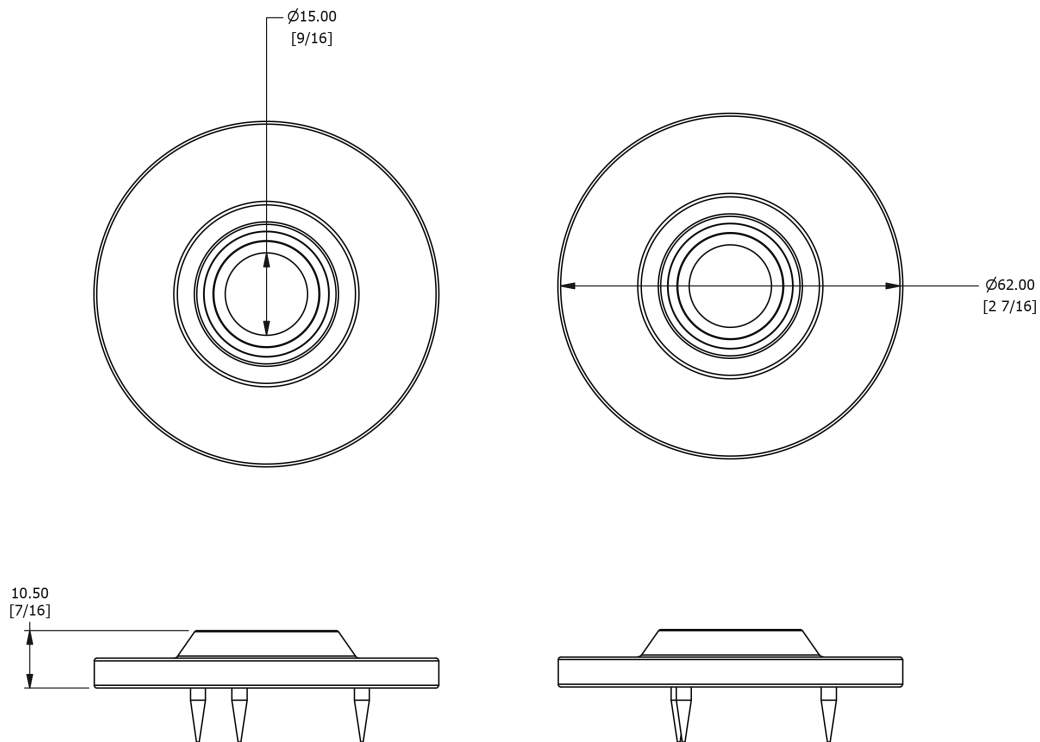

# SAMUEL HEATH

**Product Number:** P8001-B

**Description:** Concealed fix rose, 2 1/2" diameter

## Technical information

Rose Ø: 2 1/2"

Supplied as a pair

## Specification Drawing