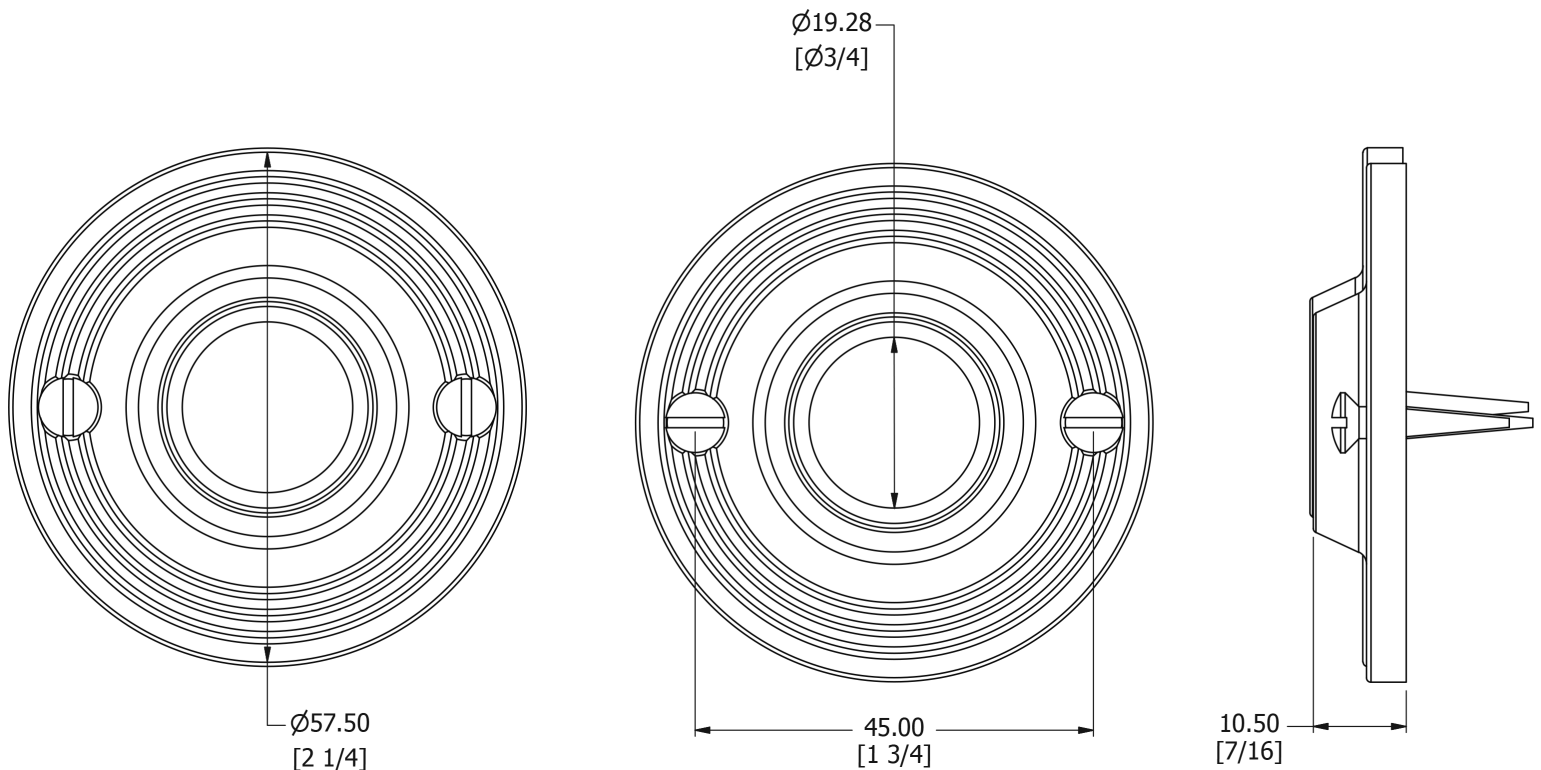

Specification Drawing

UK Customer Service

Leopold Street
Birmingham
B12 0UJ
Tel: +44 121 766 4200
Email: info@samuel-heath.com

US Customer Service

Federal I.D. No. 58-1504682
Email: usa@samuel-heath.com

Specification Enquiries

Design Centre Chelsea Harbour
1st Floor, North Dome, London
SW10 0XE
Tel: 020 7352 0249
Email: showroom@samuel-heath.com

1-23/09/2019