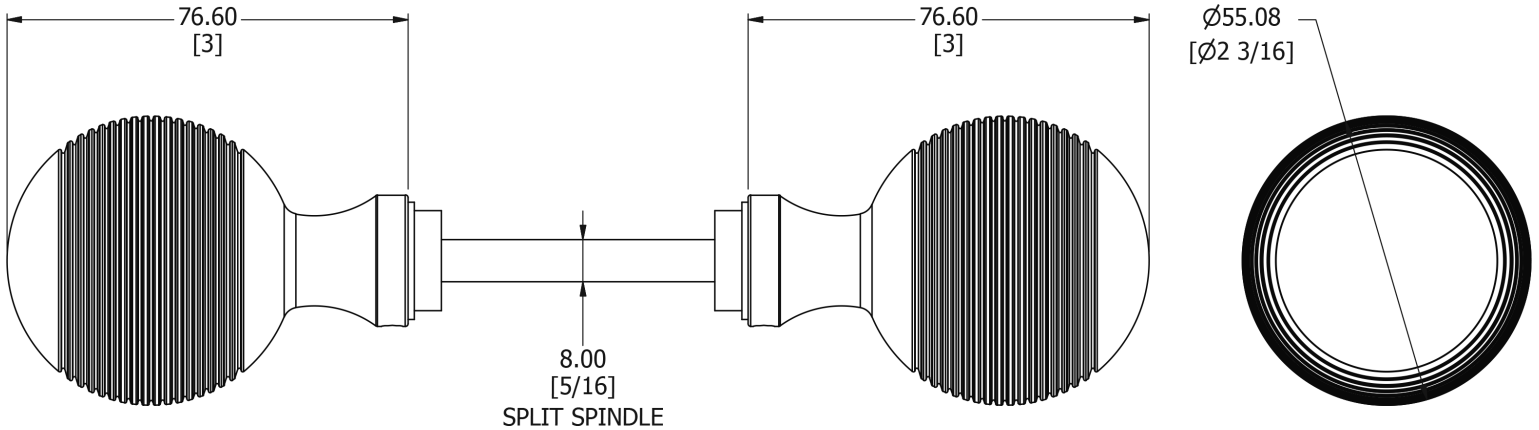

# SAMUEL HEATH

**Product Number:** P8057-B

**Description:** Contour door knobs pair, 2 1/4" diameter

## Technical information

Knob Ø: 2 1/4"

Projection: 3 3/8"

## Specification Drawing