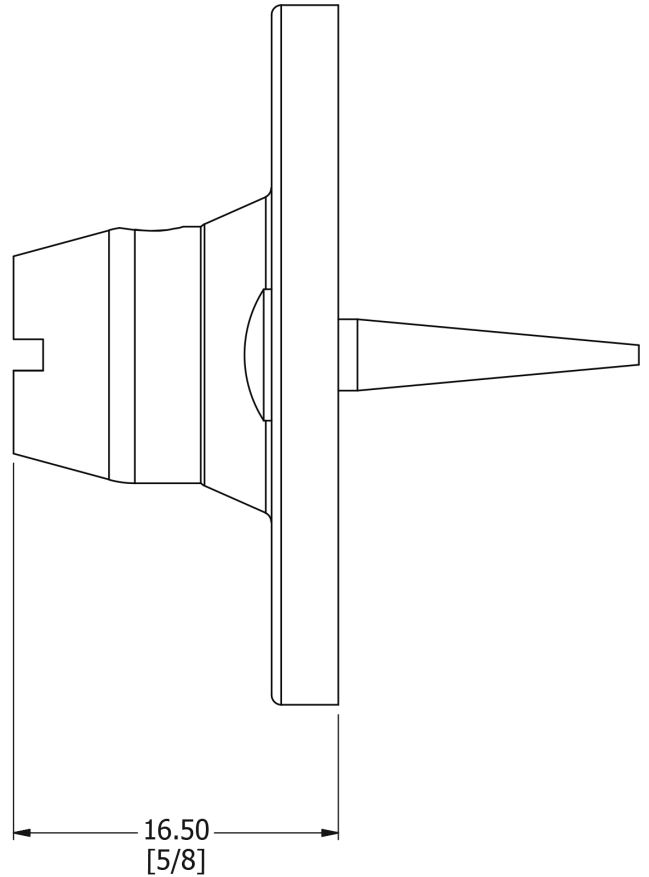

Specification Drawing

UK Customer Service

Leopold Street
Birmingham
B12 0UJ
Tel: +44 121 766 4200
Email: info@samuel-heath.com

US Customer Service

Federal I.D. No. 58-1504682
Email: usa@samuel-heath.com

Specification Enquiries

Design Centre Chelsea Harbour
1st Floor, North Dome, London
SW10 0XE
Tel: 020 7352 0249
Email: showroom@samuel-heath.com