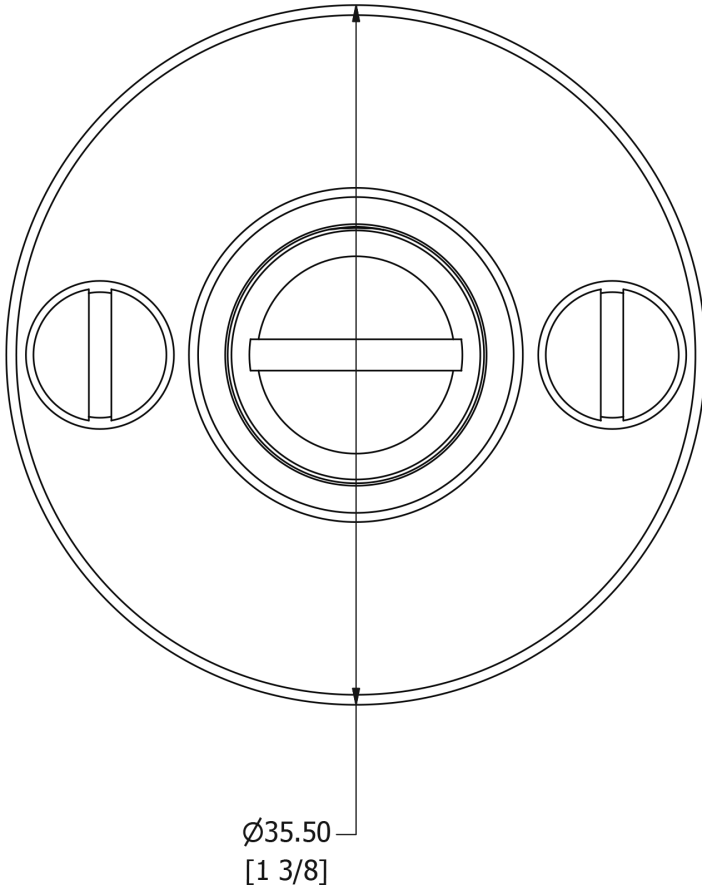

Specification Drawing

UK Customer Service

Leopold Street
Birmingham
B12 0UJ
Tel: +44 121 766 4200
Email: info@samuel-heath.com

US Customer Service

Federal I.D. No. 58-1504682
Email: usa@samuel-heath.com

Specification Enquiries

Design Centre Chelsea Harbour
1st Floor, North Dome, London
SW10 0XE
Tel: 020 7352 0249
Email: showroom@samuel-heath.com