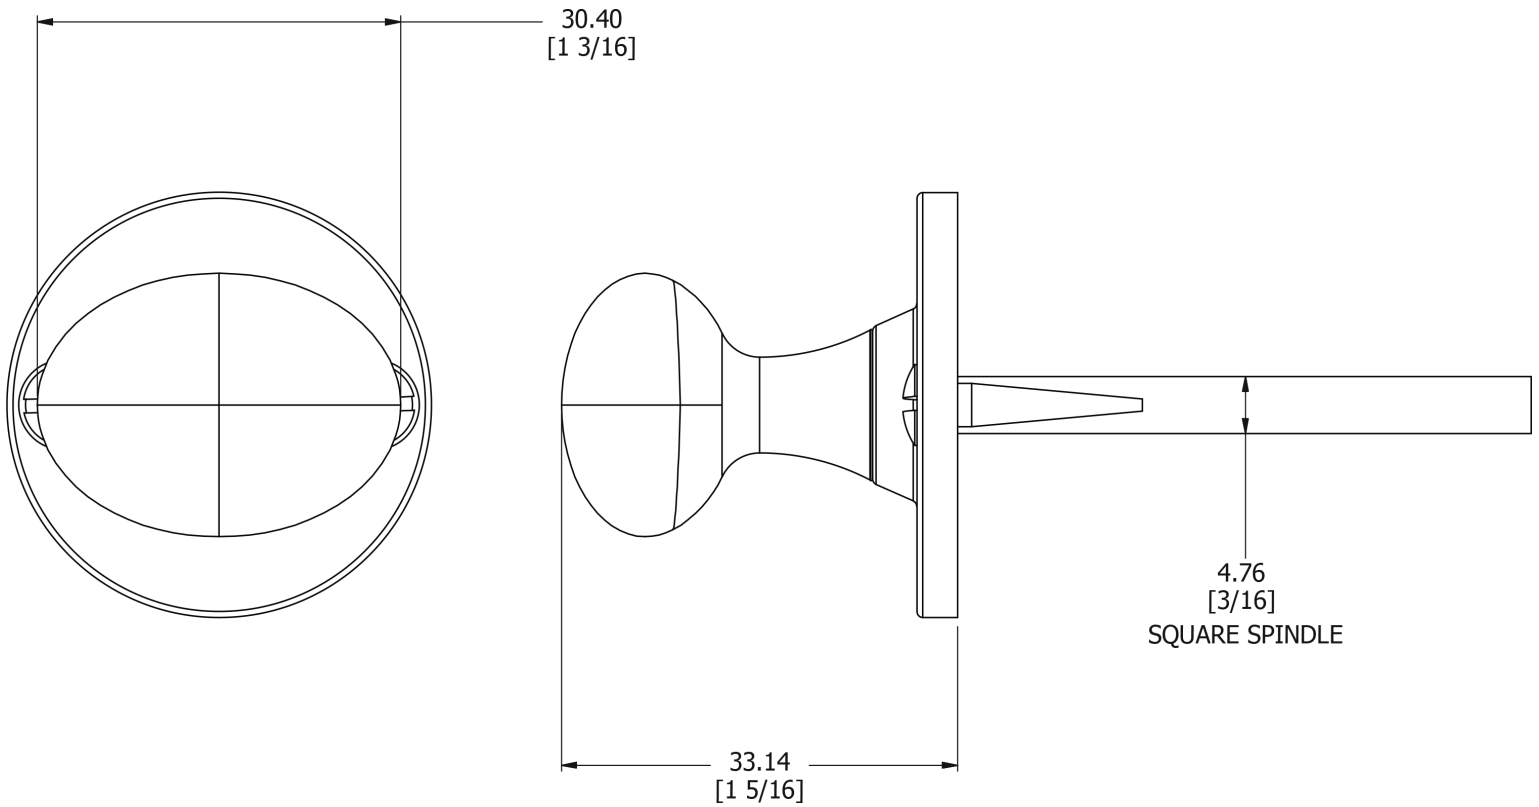

Specification Drawing

UK Customer Service

Leopold Street
Birmingham
B12 0UJ
Tel: +44 121 766 4200
Email: info@samuel-heath.com

US Customer Service

Federal I.D. No. 58-1504682
Email: usa@samuel-heath.com

Specification Enquiries

Design Centre Chelsea Harbour
1st Floor, North Dome, London
SW10 0XE
Tel: 020 7352 0249
Email: showroom@samuel-heath.com