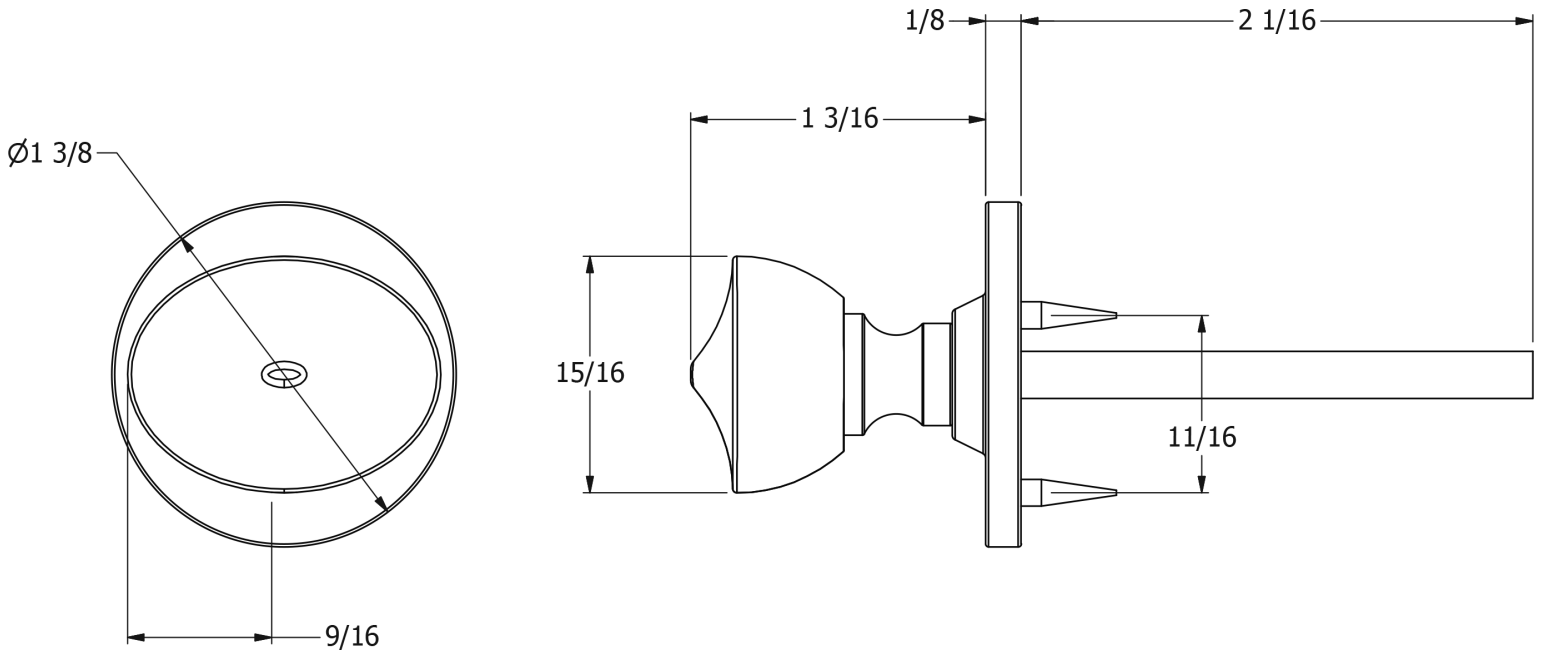

Specification Drawing

UK Customer Service

Leopold Street
Birmingham
B12 0UJ
Tel: +44 121 766 4200
Email: info@samuel-heath.com

US Customer Service

Federal I.D. No. 58-1504682
Email: usa@samuel-heath.com

Specification Enquiries

Design Centre Chelsea Harbour
1st Floor, North Dome, London
SW10 0XE
Tel: 020 7352 0249
Email: showroom@samuel-heath.com