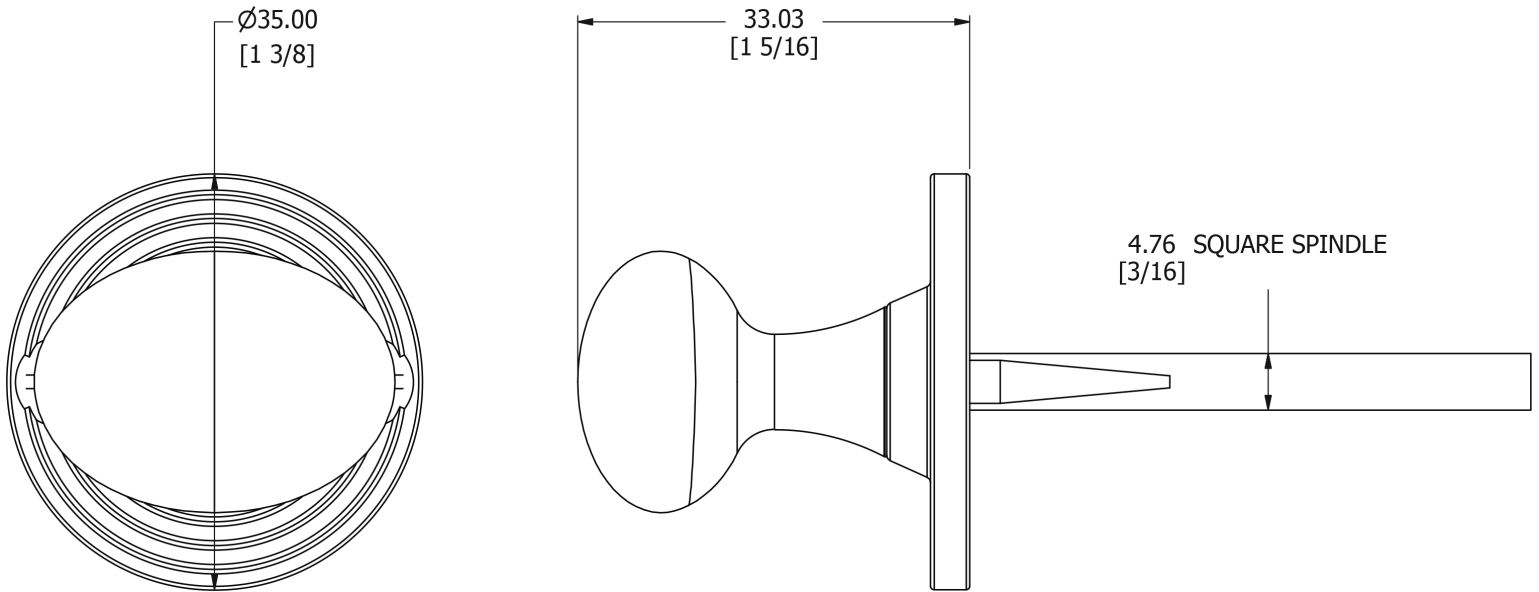

# SAMUEL HEATH

**Product Number:** P8177T

**Description:** Bathroom thumb turn, visible fix

## Technical information

Knob: 1 1/4" x 3/4"

Rose Ø: 1 3/8"

## Specification Drawing