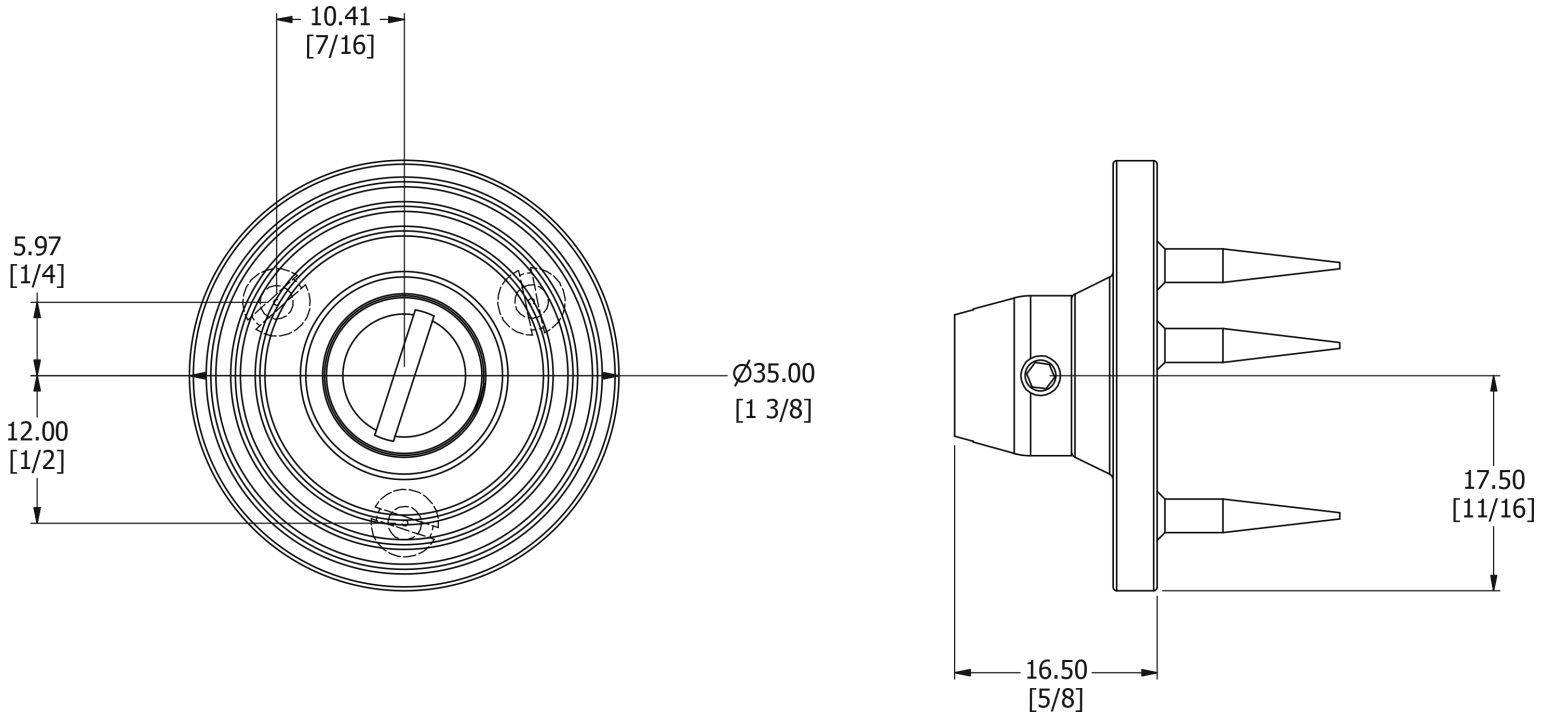

Specification Drawing

UK Customer Service

Leopold Street
Birmingham
B12 0UJ
Tel: +44 121 766 4200
Email: info@samuel-heath.com

US Customer Service

Federal I.D. No. 58-1504682
Email: usa@samuel-heath.com

Specification Enquiries

Design Centre Chelsea Harbour
1st Floor, North Dome, London
SW10 0XE
Tel: 020 7352 0249
Email: showroom@samuel-heath.com

1-23/09/2019