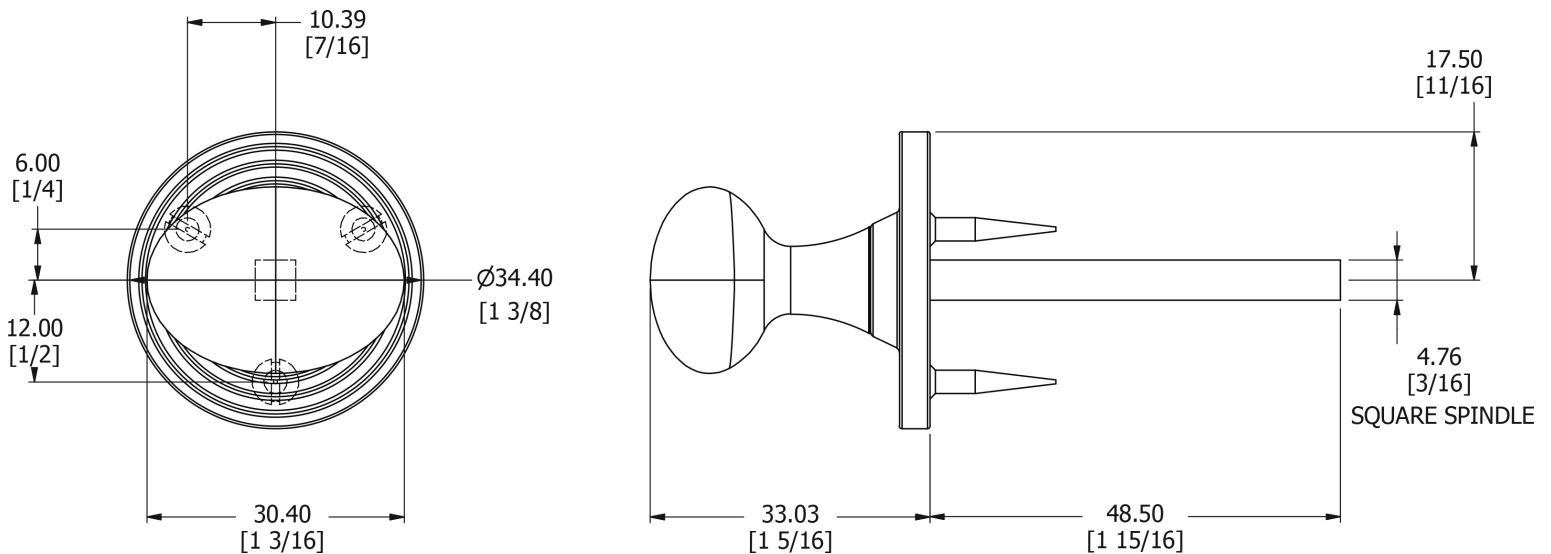

Specification Drawing

UK Customer Service

Leopold Street
Birmingham
B12 0UJ
Tel: +44 121 766 4200
Email: info@samuel-heath.com

US Customer Service

Federal I.D. No. 58-1504682
Email: usa@samuel-heath.com

Specification Enquiries

Design Centre Chelsea Harbour
1st Floor, North Dome, London
SW10 0XE
Tel: 020 7352 0249
Email: showroom@samuel-heath.com