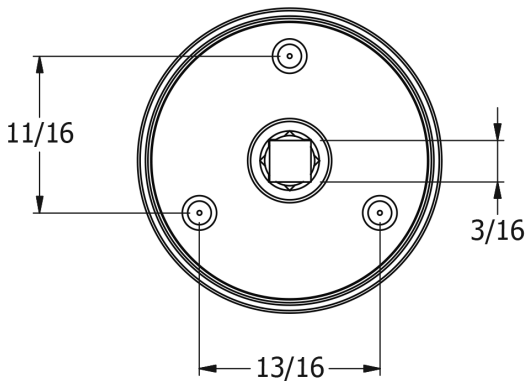

# SAMUEL HEATH

**Product Number:** P8178TUS

**Description:** Bathroom thumb turn, concealed fix (USA only)

## Technical information

Knob: 1 1/4" x 3/4"

Rose Ø: 1 3/8"

## Specification Drawing