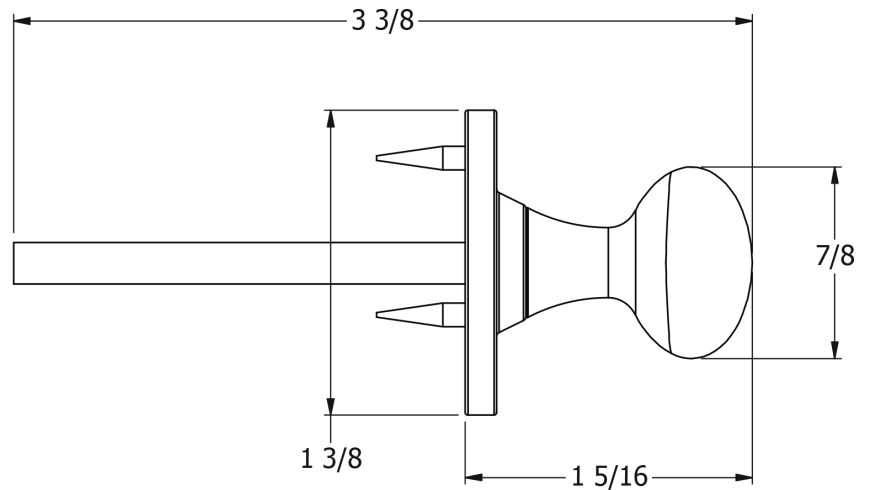

# SAMUEL HEATH

**Product Number:** P8178TUS

**Description:** Bathroom thumb turn, concealed fix (USA only)

## Technical information

Knob: 1 1/4" x 3/4"

Rose Ø: 1 3/8"

## Specification Drawing