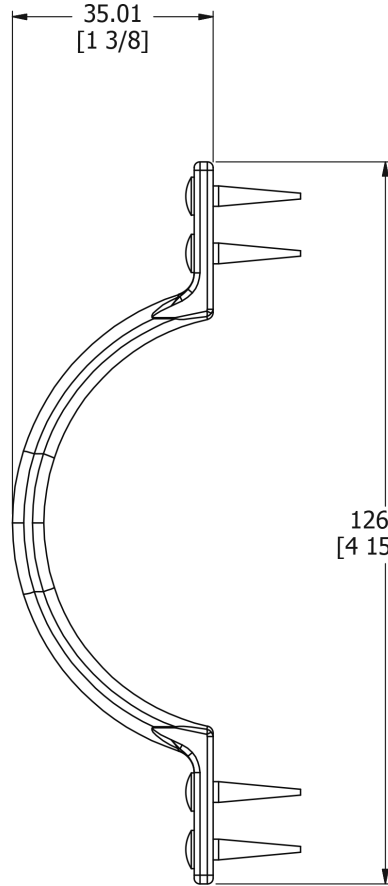

# SAMUEL HEATH

**Product Number:** P844-A

**Description:** Pull / sash handle, 5"

## Technical information

Height: 5"

Projection: 1 1/4"

## Specification Drawing

11.20  
[7/16]

35.01  
[1 3/8]

126.00  
[4 15/16]